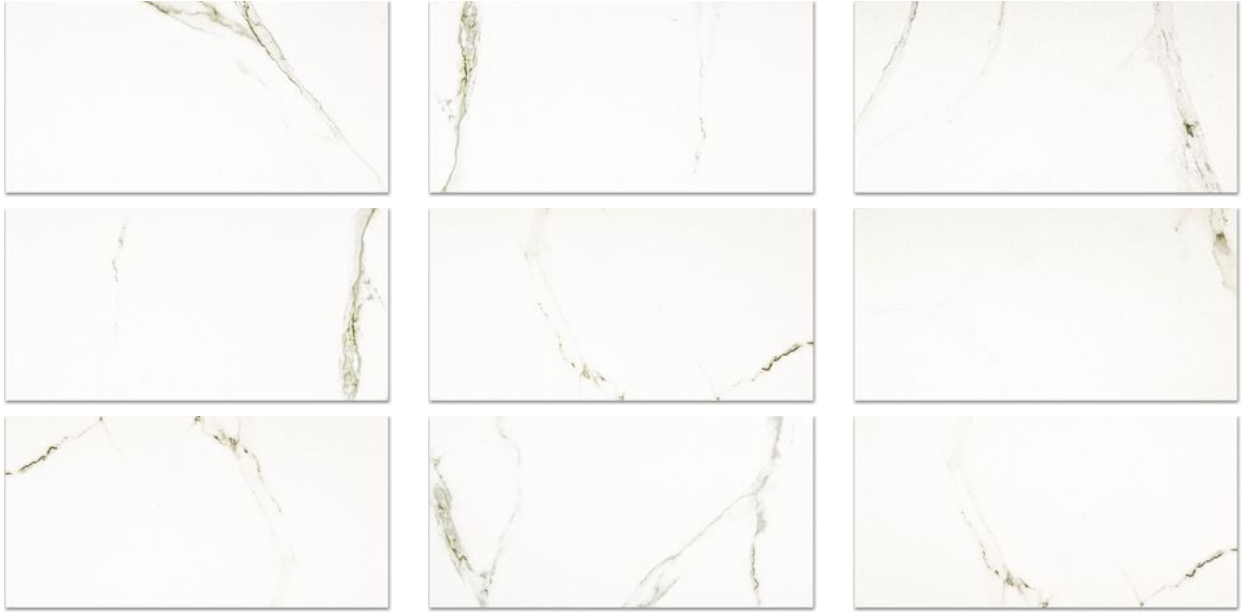

PRODUCT
POLISHED ADORATION 12X24

Tile | 12"x24" | Porcelain

GRAPHIC VARIETY

TECHNICAL DATA

CODE: QUAD-AD-2PN
NAME: Polished Adoration 12X24
SERIES: Ardor
SIZE: 12"x24"
FINISH: Polished
LOOK: Marble Look
FROST RESISTANCE: Yes
EDGE: Rectified
FAMILY: Tile
STYLE: Contemporary
SUITABLE FOR: Indoor
TYPOLOGY: Porcelain
TYPE OF PIECE: Field Tile
USE: Floor and Wall