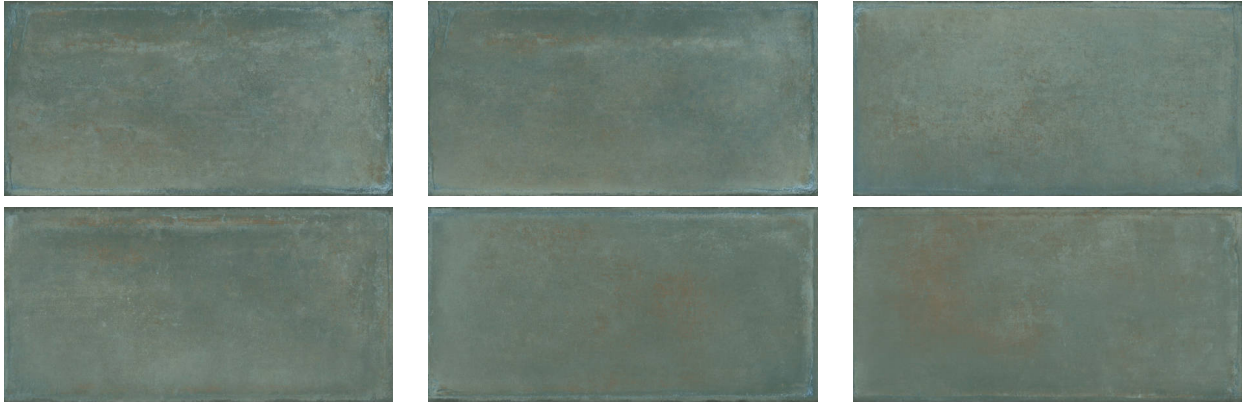

PRODUCT
KIAWAH GREEN 8X16F

Tile | 8"x16" | Glazed Porcelain

GRAPHIC VARIETY

ROOM SCENES

TECHNICAL DATA

CODE: QUCR-KI-2
NAME: Kiawah Green 8x16F
SERIES: Charleston
SIZE: 8"x16"
FINISH: Matt
LOOK: Terracotta
FROST RESISTANCE: Yes
PEI: 4
SHADE VARIATION: V1
BREAKING STRENGTH (APH): SAFE 1300 N
CHEMICAL RESISTANCE (APH): Not Affected
DCOF (APH): >0.89
FAMILY: Tile
STAIN RESISTANCE (APH): Not Affected
STYLE: Contemporary
SUITABLE FOR: Backsplash|Indoor|Shower
TYPOLOGY: Glazed Porcelain
THICKNESS (APH): 9.5
TYPE OF PIECE: Field Tile
USE: Floor and Wall