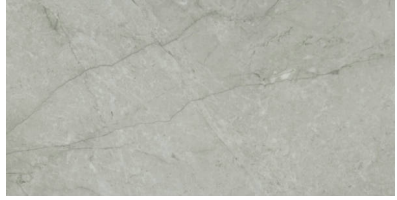

PRODUCT
ROMA ARGENTO HONED 24X48

Tile | 24"x48" | Glazed Porcelain

GRAPHIC VARIETY

TECHNICAL DATA

CODE: QULX-RO-4H
NAME: Roma Argento Honed 24X48
SERIES: Luxury
SIZE: 24"x48"
FINISH: Matt
LOOK: Marble Look
FROST RESISTANCE: Yes
PEI: 4
EDGE: Rectified
FAMILY: Tile
STYLE: Contemporary
SUITABLE FOR: Indoor, Shower
TYPOLOGY: Glazed Porcelain
TYPE OF PIECE: Field Tile
USE: Floor and Wall