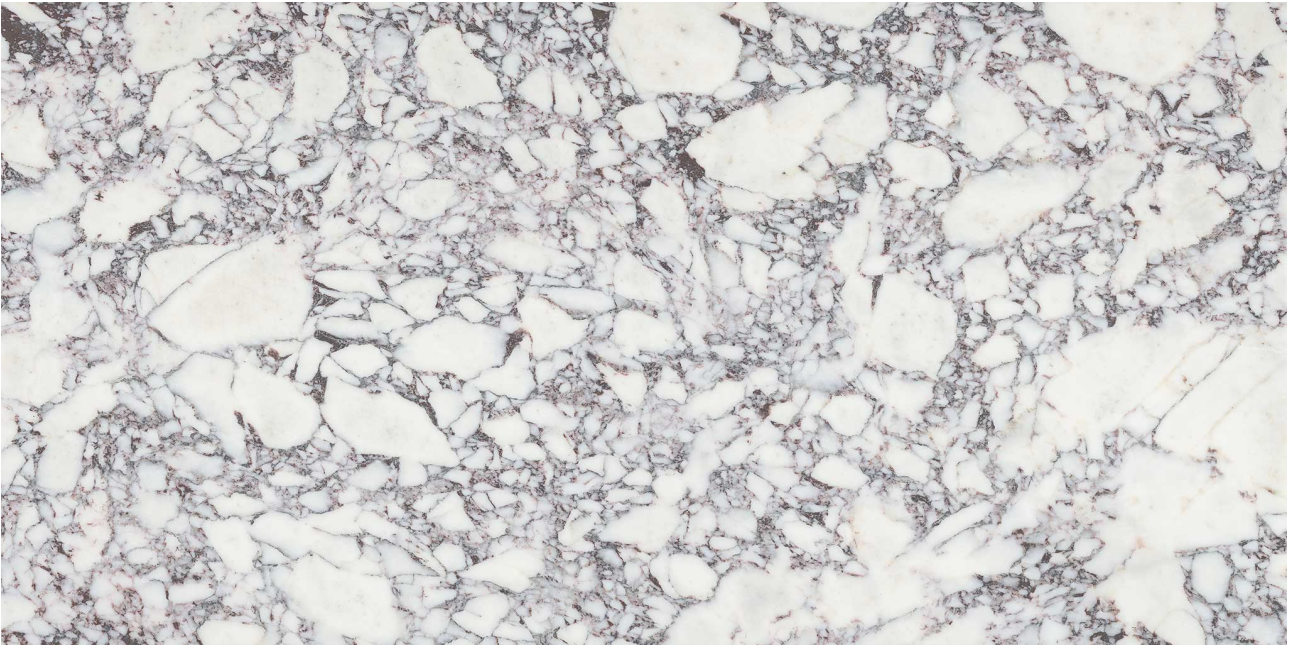

PRODUCT
VIOLA ROCCIA 18X36

Stone | 18"x36" | Marble

ROOM SCENES

TECHNICAL DATA

CODE: AS5000-05650
NAME: Viola Roccia 18x36
SERIES: Viola Roccia
SIZE: 18"x36"
FINISH: Honed
EDGE: Straight Edge
FAMILY: Stone
SUITABLE FOR: Indoor|Shower
TYPOLOGY: Marble
TYPE OF PIECE: Field Tile
USE: Floor and Wall