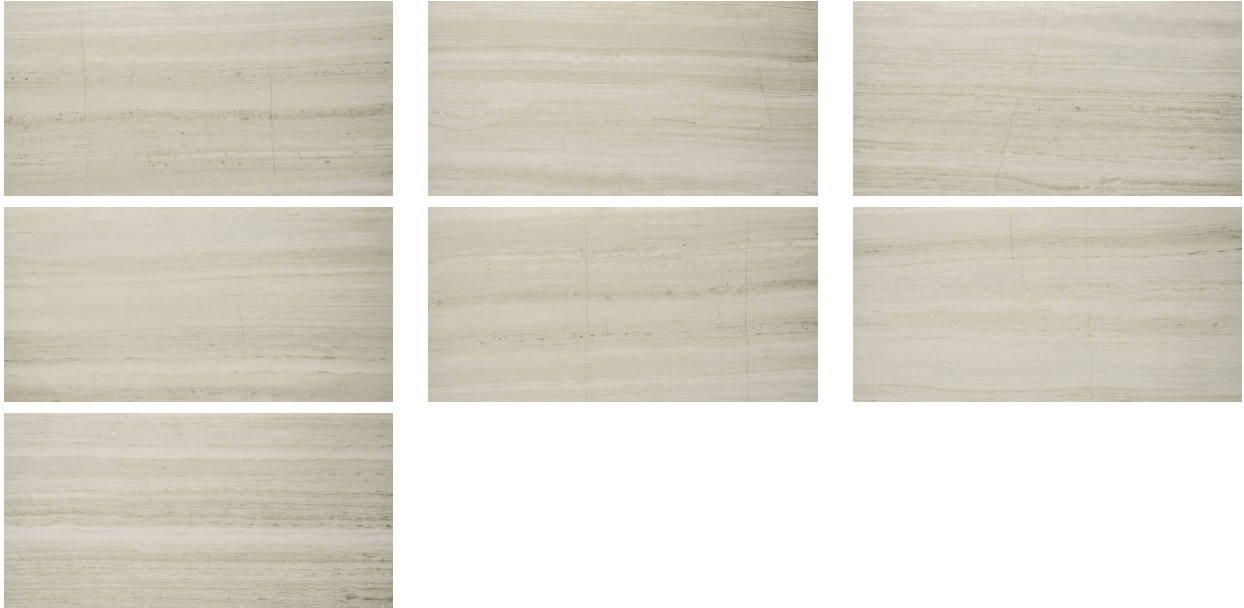

PRODUCT
POLISHED PASSION 12X24

Tile | 12"x24" | Porcelain

GRAPHIC VARIETY

TECHNICAL DATA

CODE: QUAD-PA-2PN
NAME: Polished Passion 12X24
SERIES: Ardor
SIZE: 12"x24"
FINISH: Polished
LOOK: Marble Look
FROST RESISTANCE: Yes
EDGE: Rectified
FAMILY: Tile
STYLE: Contemporary
SUITABLE FOR: Backsplash|Indoor
TYPOLOGY: Porcelain
TYPE OF PIECE: Field Tile
USE: Floor and Wall