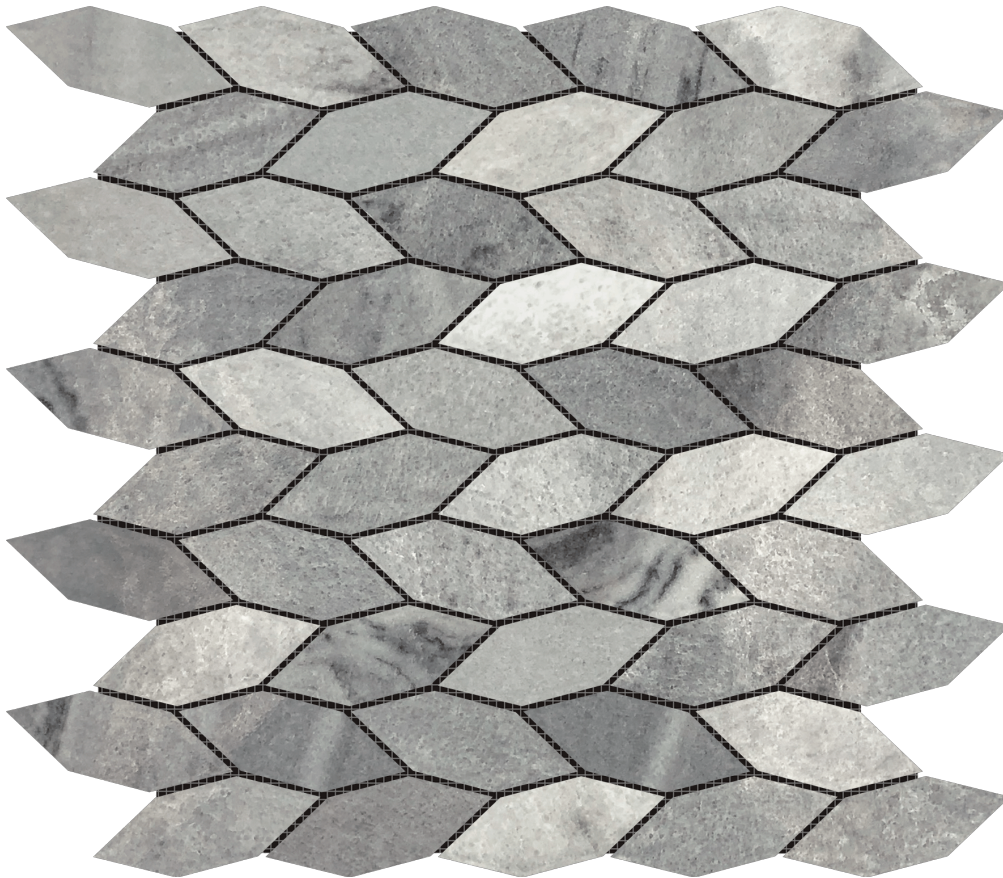

# ELONGATED HEXAGON ICE GREY \"LEAVES\" MOSAIC

---

Mosaic and Decorative Tile | 12\"x12\" | Marble

**ROOM SCENES**

## **TECHNICAL DATA**

CODE: RVCHAWM116

NAME: Elongated Hexagon Ice Grey "Leaves" Mosaic

SERIES: Chelsea Collection

SIZE: 12"x12"

LOOK: Multi-Look Mosaics

FAMILY: Mosaic and Decorative Tile

SUITABLE FOR: Backsplash,Indoor,Outdoor,Shower,Pool