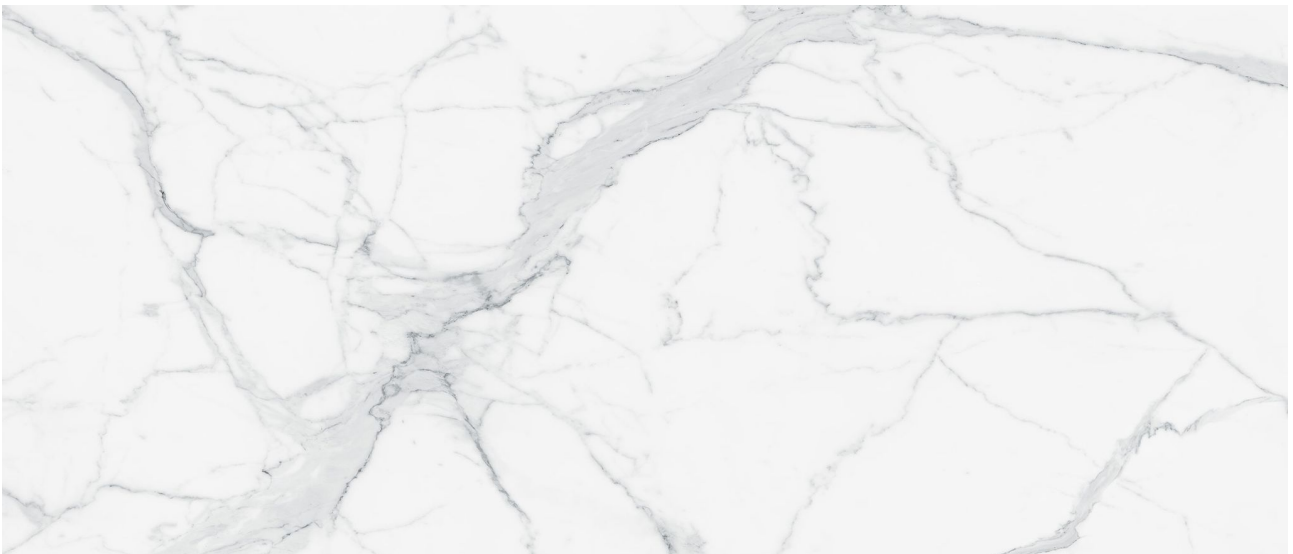

PRODUCT
ROYAL STONEWORKS 48X110 GRANDVEIN WHITE
POLISHED

Tile | 48"x110" | Sintered Slab

TECHNICAL DATA

CODE: QUSW-GV-2P

NAME: Royal Stoneworks 48X110 Grandvein White Polished

SERIES: Royal Stoneworks

SIZE: 48"x110"

FINISH: Polished

LOOK: Stone Look

FROST RESISTANCE: Yes

SHADE VARIATION: V3

EDGE: Rectified

FAMILY: Tile

STYLE: Contemporary

SUITABLE FOR: Indoor|Shower