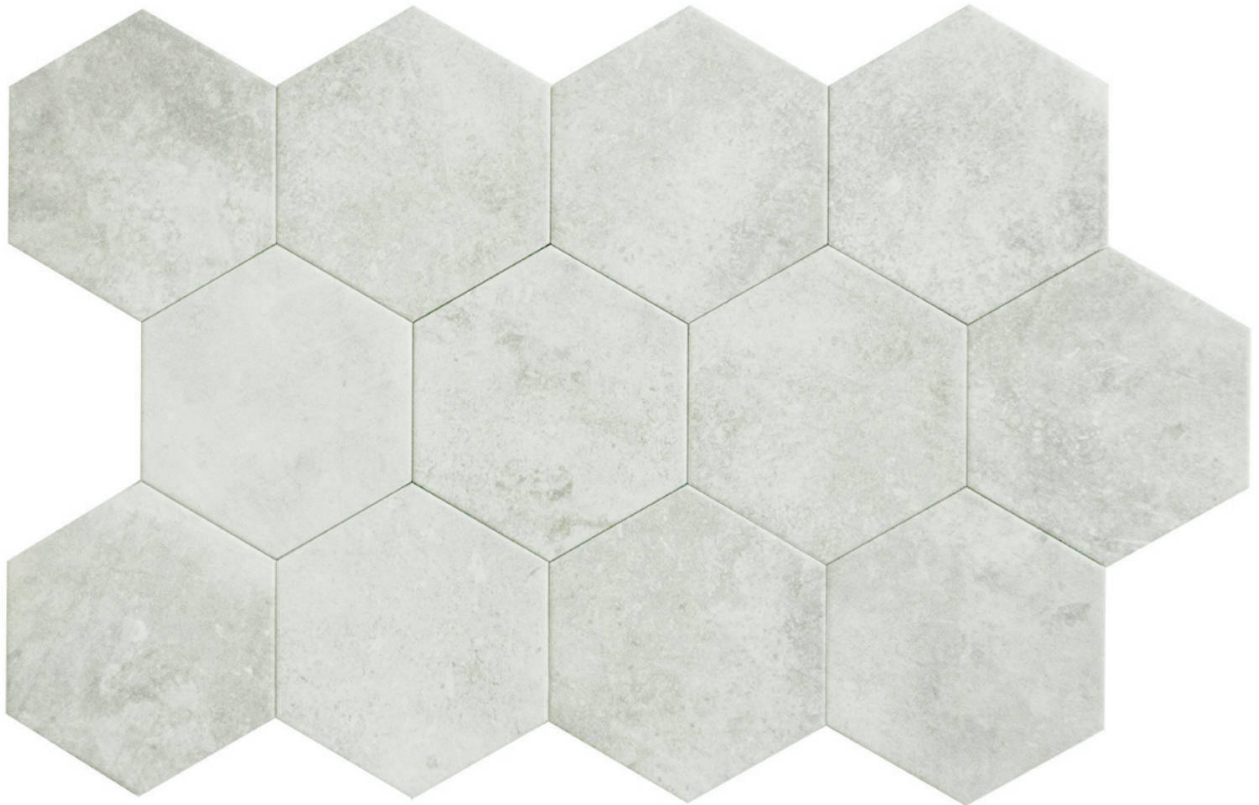

PRODUCT

SEVILLE 5.5X6.3" WHITE HEXAGON

Tile | 5.5"x6.3" | Porcelain

GRAPHIC VARIETY

DETAILS

ROOM SCENES

TECHNICAL DATA

CODE: QUSE-WH-1
NAME: Seville 5.5X6.3" White Hexagon
SERIES: Seville
SIZE: 5.5"x6.3"
FINISH: Matt
LOOK: Concrete
FROST RESISTANCE: Yes
PEI: 4
FAMILY: Tile
STYLE: Traditional
SUITABLE FOR: Backsplash|Indoor|Outdoor|Pool|Shower
TYPOLOGY: Porcelain
TYPE OF PIECE: Field Tile
USE: Floor and Wall