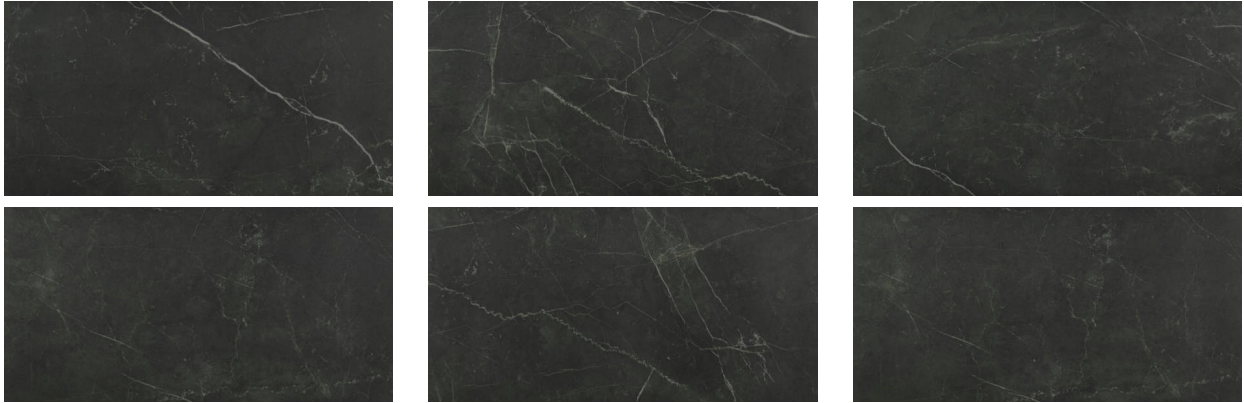

PRODUCT
TIVOLI NERO POLISHED 12X24

Tile | 12"x24" | Glazed Porcelain

GRAPHIC VARIETY

TECHNICAL DATA

CODE: QULX-TI-2PN
NAME: Tivoli Nero Polished 12X24
SERIES: Luxury
SIZE: 12"x24"
FINISH: Polished
LOOK: Marble Look
FROST RESISTANCE: Yes
PEI: 4
EDGE: Rectified
FAMILY: Tile
STYLE: Contemporary
SUITABLE FOR: Indoor|Shower
TYPOLOGY: Glazed Porcelain
TYPE OF PIECE: Field Tile
USE: Floor and Wall