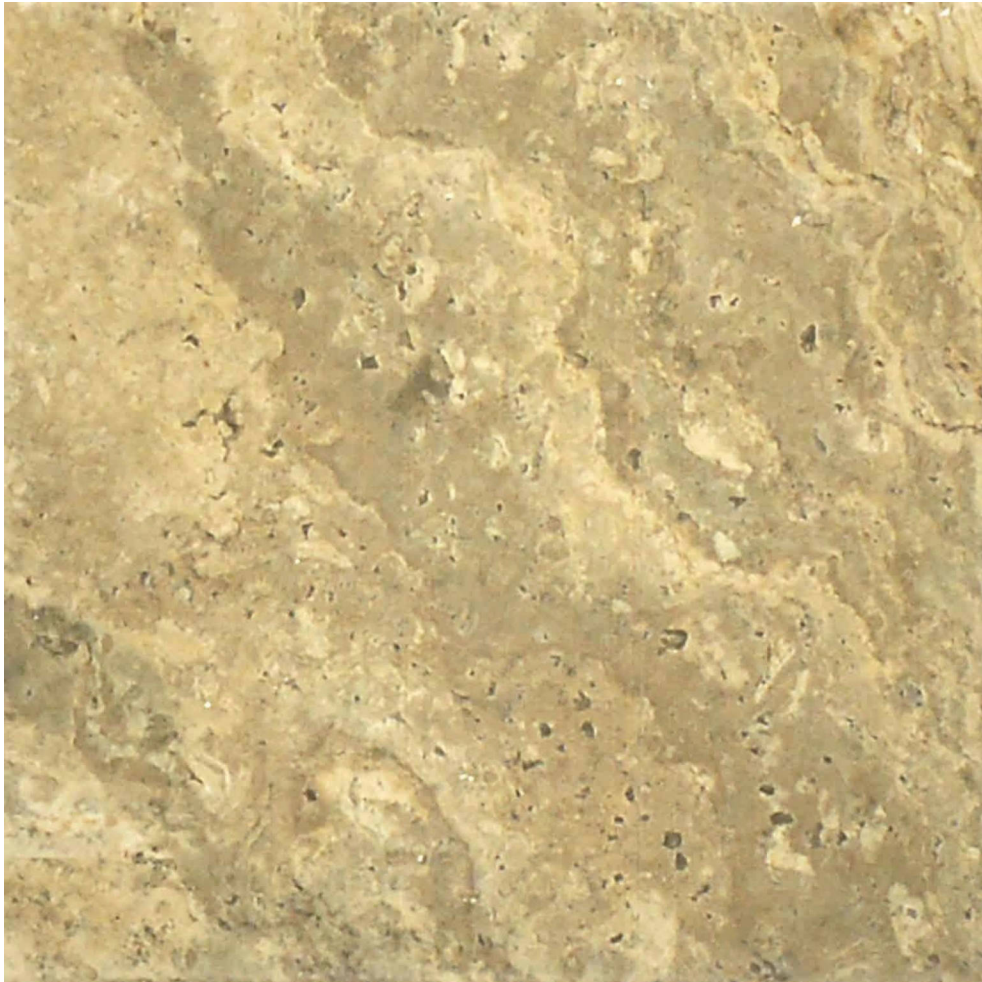

PRODUCT
6X6F CLASSIC

Tile | 6"x6" | Porcelain

GRAPHIC VARIETY

TECHNICAL DATA

CODE: AC62-038
NAME: 6X6F Classic
SERIES: Antico
SIZE: 6"x6"
FINISH: Satin
LOOK: Stone Look
FROST RESISTANCE: Yes
PEI: 4
FAMILY: Tile
STYLE: Contemporary
SUITABLE FOR: Backsplash|Indoor|Outdoor|Pool|Shower
TYPOLOGY: Porcelain
TYPE OF PIECE: Field Tile
USE: Floor and Wall