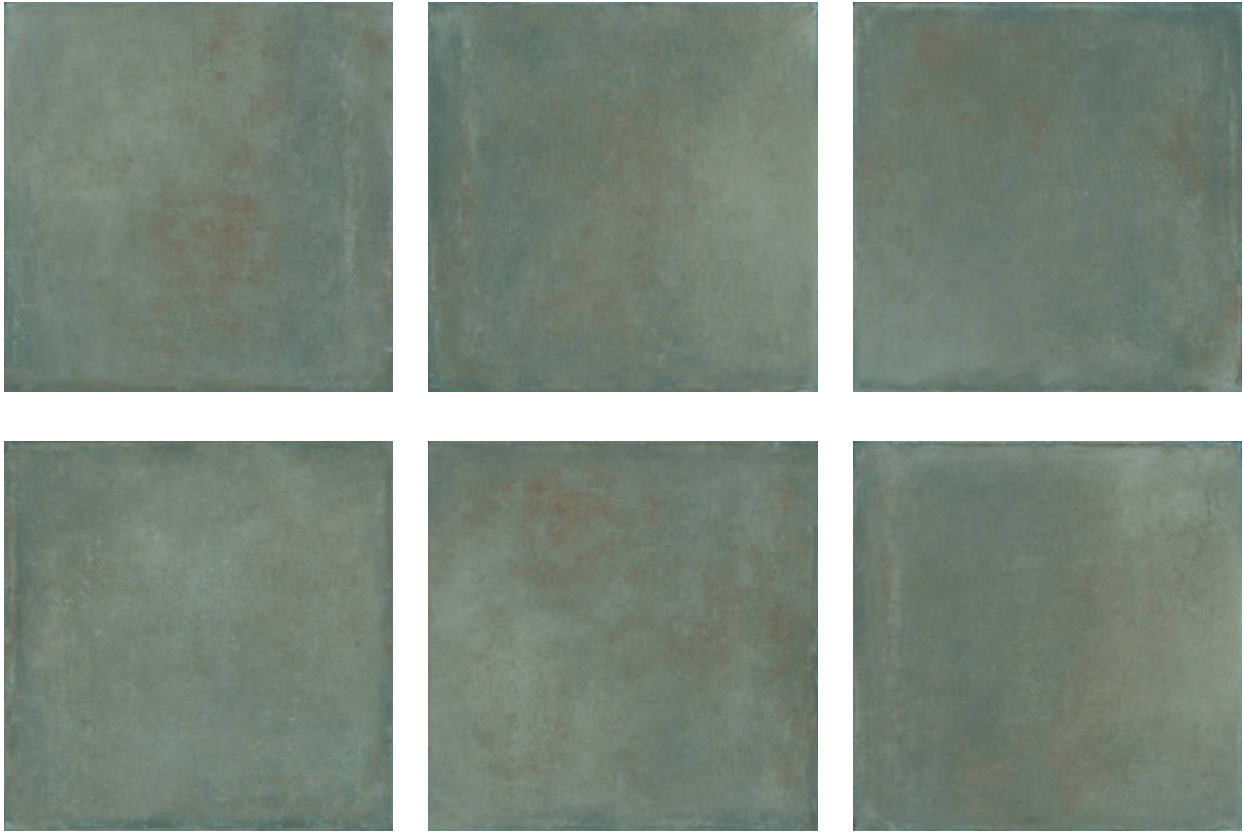

---

**PRODUCT**  
**KIAWAH GREEN 40X40**

---

Tile | 40"x40" | Porcelain

**GRAPHIC VARIETY**

**ROOM SCENES**

## **TECHNICAL DATA**

CODE: QUCR-KI-5  
NAME: Kiawah Green 40x40  
SERIES: Charleston  
SIZE: 40"x40"  
FINISH: Matt  
LOOK: Terracotta  
FROST RESISTANCE: Yes  
PEI: 4  
SHADE VARIATION: V1  
BREAKING STRENGTH (APH): SAFE 1300 N  
CHEMICAL RESISTANCE (APH): Not Affected  
DCOF (APH): >0.89  
FAMILY: Tile  
STAIN RESISTANCE (APH): Not Affected  
STYLE: Contemporary  
SUITABLE FOR: Backsplash|Indoor|Shower  
TYPOLOGY: Porcelain  
THICKNESS (APH): 8.5  
TYPE OF PIECE: Field Tile  
USE: Floor and Wall