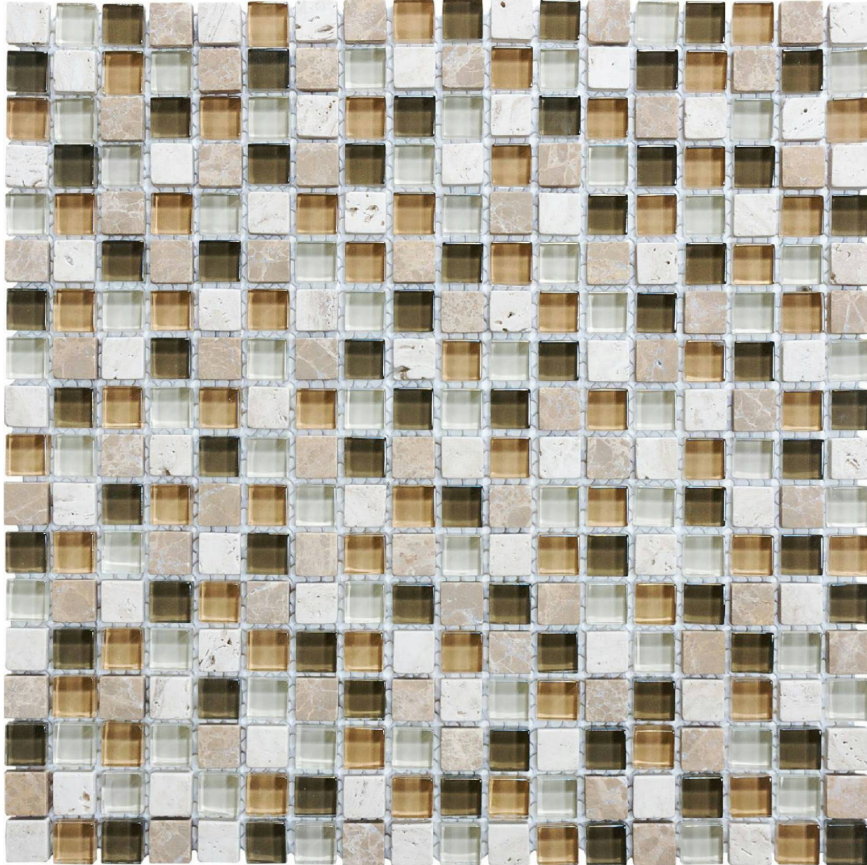

**PRODUCT**  
**5/8X5/8 BAMBOO MOSAIC**

---

Mosaic and Decorative Tile | 12"x12" | Mixed Materials

## TECHNICAL DATA

CODE: AC35-003  
NAME: 5/8X5/8 Bamboo Mosaic  
SERIES: Bliss  
SIZE: 12"x12"  
FINISH: Matt  
LOOK: Multi-Look Mosaics  
FAMILY: Mosaic and Decorative Tile  
SUITABLE FOR: Indoor  
TYPOLOGY: Mixed Materials  
TYPE OF PIECE: Mosaic  
USE: Floor and Wall  
NOTES: Number Of Rows Per Sheet = 18