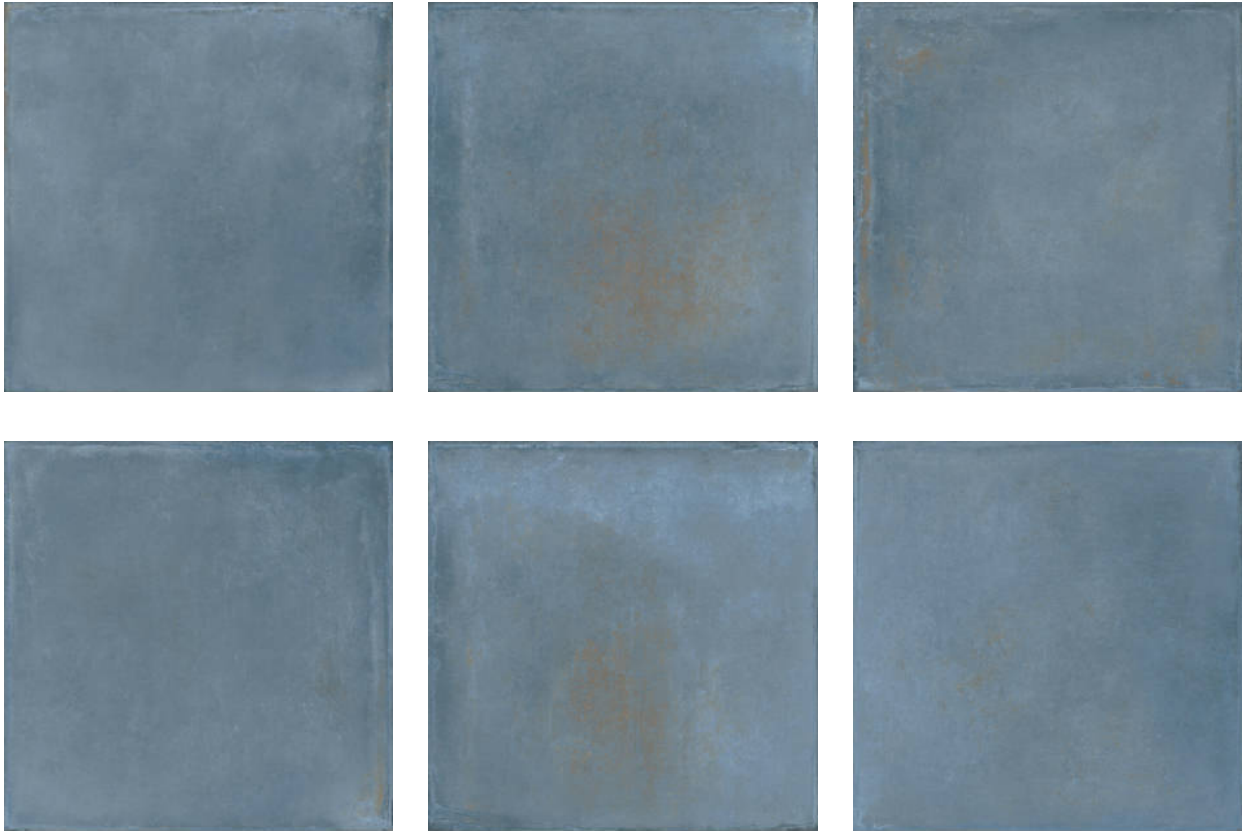

---

**PRODUCT**  
**SEABROOK BLU 16X16**

---

Tile | 16"x16" | Glazed Porcelain

**GRAPHIC VARIETY**

**ROOM SCENES**

## **TECHNICAL DATA**

CODE: QU CR-SE-3  
NAME: Seabrook Blu 16x16  
SERIES: Charleston  
SIZE: 16"x16"  
FINISH: Matt  
LOOK: Terracotta  
FROST RESISTANCE: Yes  
PEI: 4  
SHADE VARIATION: V1  
BREAKING STRENGTH (APH): SAFE 1300 N  
CHEMICAL RESISTANCE (APH): Not Affected  
DCOF (APH): >0.89  
FAMILY: Tile  
STAIN RESISTANCE (APH): Not Affected  
STYLE: Contemporary  
SUITABLE FOR: Backsplash|Indoor|Shower  
TYPOLOGY: Glazed Porcelain  
THICKNESS (APH): 9.5  
TYPE OF PIECE: Field Tile  
USE: Floor and Wall