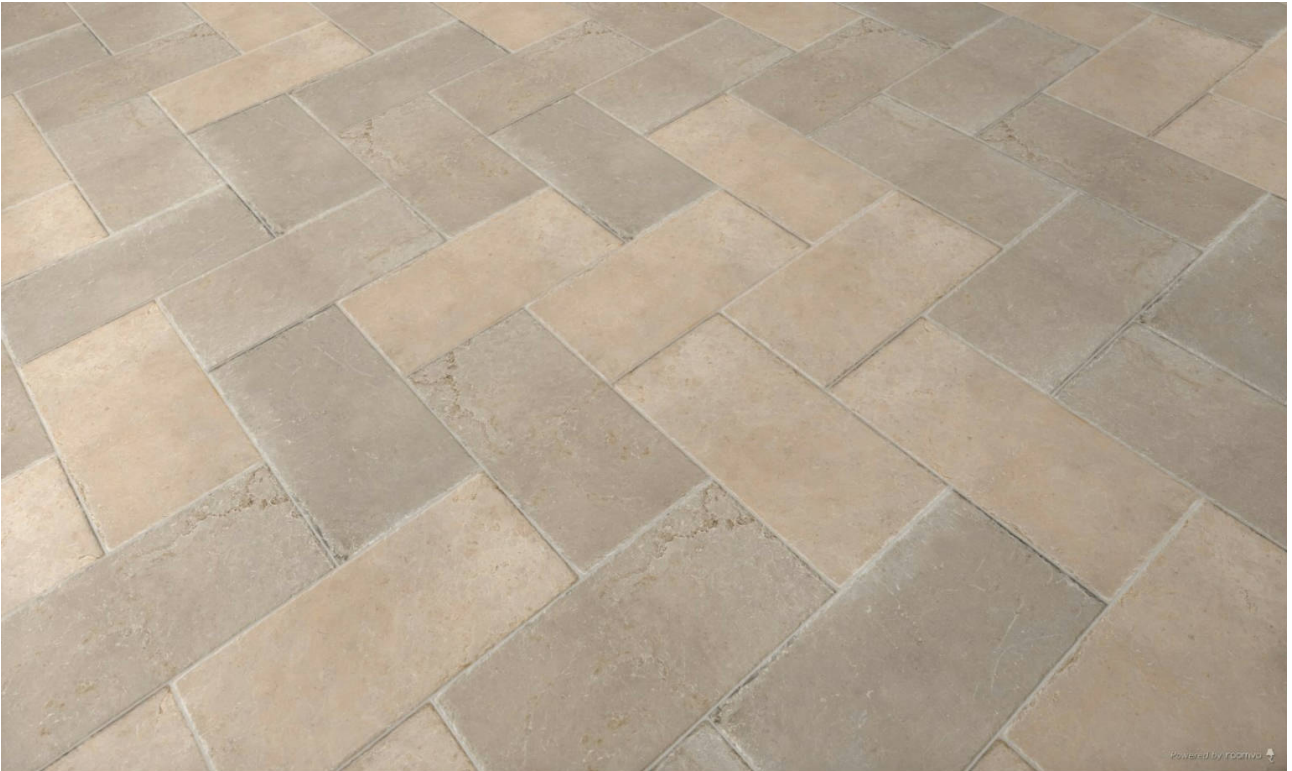

PRODUCT
BYBLOS BEIGE 12X24\''

Tile | 12"x24" | Porcelain

GRAPHIC VARIETY

DETAILS

ROOM SCENES

TECHNICAL DATA

CODE: QUEL-BY-1
NAME: Byblos Beige 12X24"
SERIES: Elevation
SIZE: 12"x24"
FINISH: Natural
LOOK: Stone Look
FROST RESISTANCE: Yes
PEI: 4
EDGE: Rectified
FAMILY: Tile
STYLE: Traditional
SUITABLE FOR: |Indoor|Shower
TYPOLOGY: Porcelain
THICKNESS (APH): 10 mm
TYPE OF PIECE: Field Tile
USE: Floor and Wall