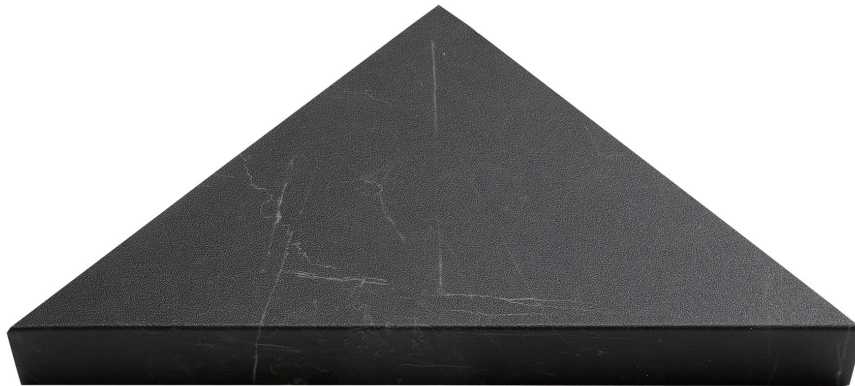

# ETNA MATTE SHOWER SHELF 14.56X7.12X2

---

Waterproof Wall and Floor Covering | 14.5"x12"x2" | SPC

## **TECHNICAL DATA**

CODE: LCM537M02  
NAME: Etna Matte Shower Shelf 14.56x7.12x2  
SERIES: Etna Matte Wall  
SIZE: 14.5"x12"x2"  
FINISH: Matt  
LOOK: Stone Look  
CLICK SYSTEM: Lico Fast Click  
COMMERCIAL WARRANTY: 10 Year  
EDGE: Beveled Edge  
FAMILY: Waterproof Wall and Floor Covering  
STYLE: Contemporary  
SUITABLE FOR: Shower|Indoor  
TYPOLOGY: SPC  
TYPE OF PIECE: Accessories  
TYPOLOGY: Iconic Large Format Shower  
TOTAL THICKNESS: 5.0 mm  
USE: Wall only