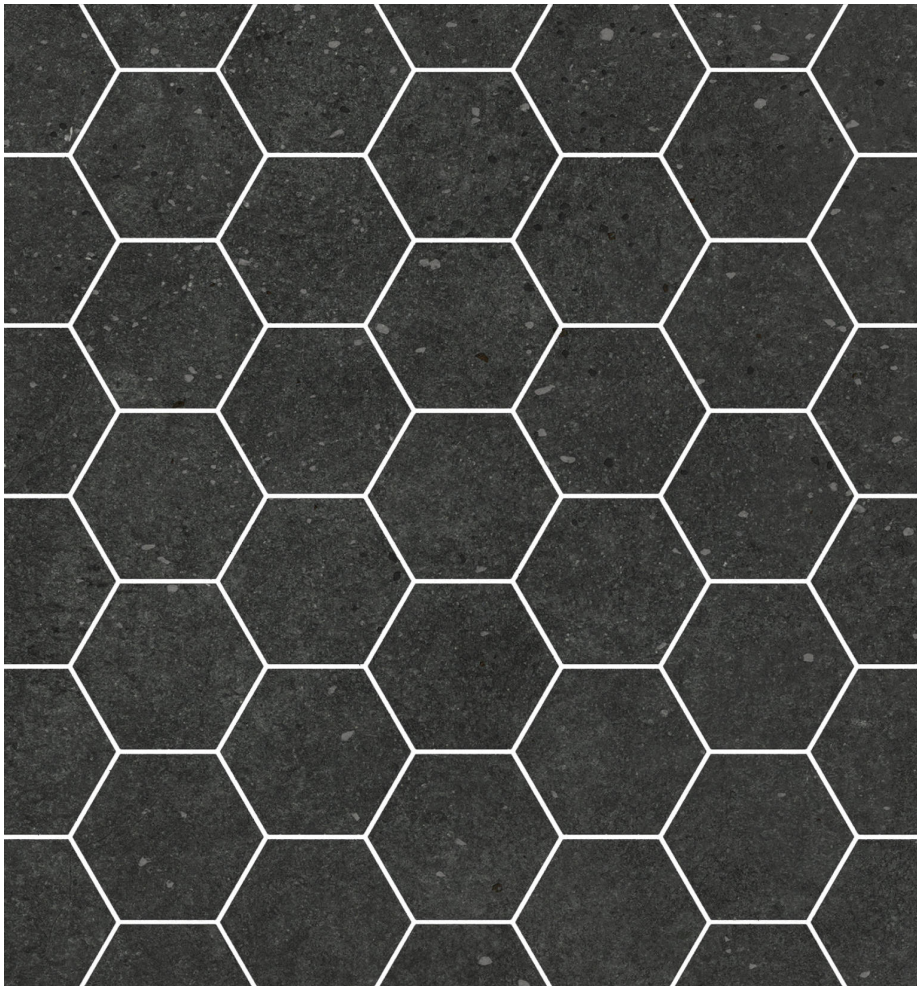

PRODUCT

ASHLAND 3\ " HEXAGON BLACK MOSAIC

Tile | 12"x12" | Porcelain

ROOM SCENES

TECHNICAL DATA

CODE: QUAS-BL-3
NAME: Ashland 3" Hexagon Black Mosaic
SERIES: Ashland
SIZE: 12"x12"
FINISH: Matt
LOOK: Concrete
FROST RESISTANCE: Yes
MOSAIC CHIP SIZE: 3"x3"
PEI: 4
SHADE VARIATION: V2
EDGE: Rectified
FAMILY: Tile
STYLE: Contemporary
SUITABLE FOR: Indoor|Shower|Backsplash|Outdoor
TYPOLOGY: Porcelain
TYPE OF PIECE: Mosaic
USE: Floor and Wall