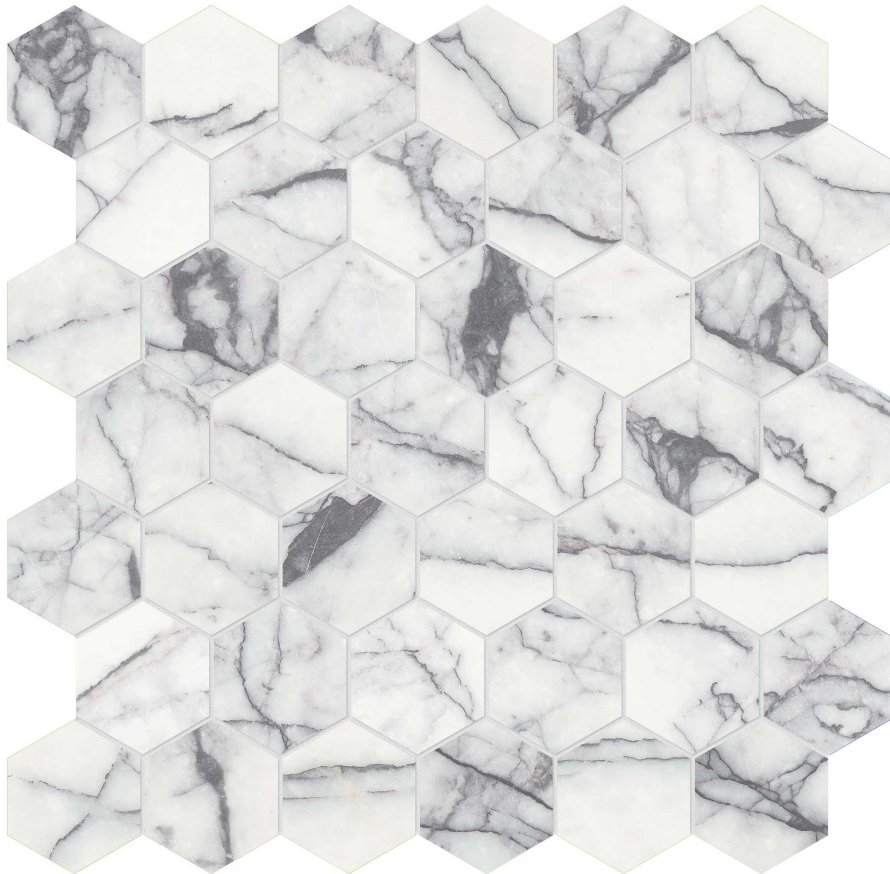

PRODUCT

LILAC VOLTA 2 HEXAGON MOSAIC

Stone | 12"x12" | Marble

TECHNICAL DATA

CODE: AS5001-03290

NAME: Lilac Volta 2 Hexagon Mosaic

SERIES: Lilac Volta

SIZE: 12"x12"

FINISH: Honed

MOSAIC CHIP SIZE: 2"x2"

FAMILY: Stone

SUITABLE FOR: Indoor|Shower

TPOLOGY: Marble

TYPE OF PIECE: Mosaic

USE: Floor and Wall

NOTES: Sheet size shown is approximate. Actual dimensions refer to individual mosaic chips.