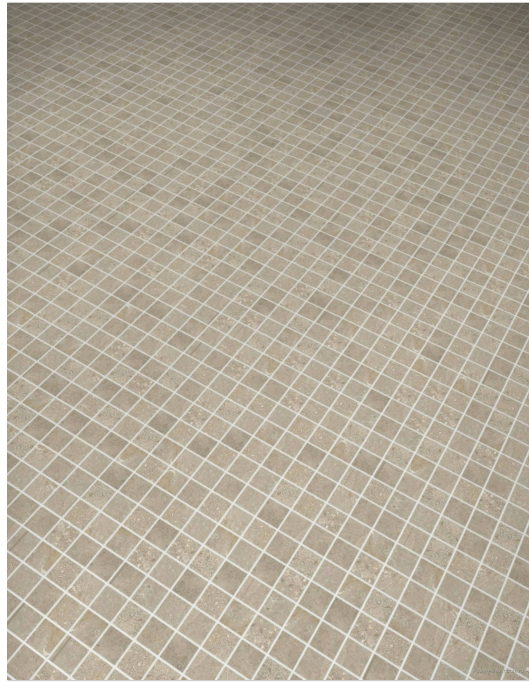

Menfi Grey 2X2
12"x12" | Porcelain

Byblos Beige 2X2" Mosaic
12"x12" | Porcelain

ROOM SCENES

Size	Product type	BOX			PALLET		
		pcs	sqft	lb	boxes	sqft	lb
24"x36"	Field Tile	2	11.62		48		
3"x24"	Bullnose	14					
24"x24"	Field Tile	3	11.62		40		
12"x24"	Field Tile	6	11.62		40		
12"x12"	Mosaic	11	10.65		36		