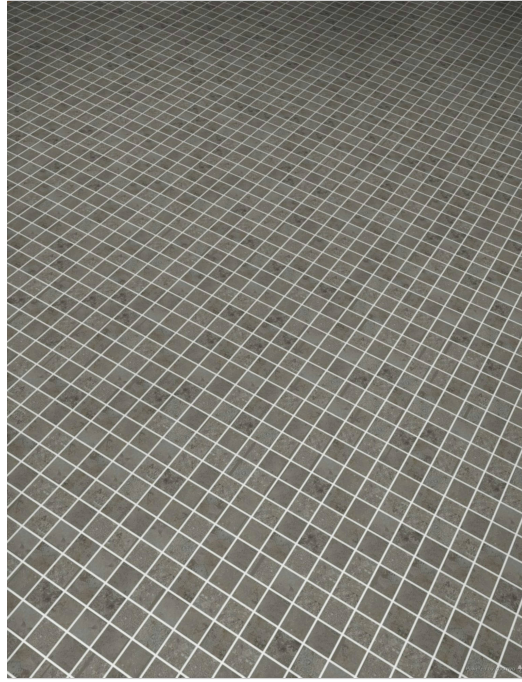

Menfi Grey 2X2
12"x12" | Porcelain

Byblos Beige 2X2" Mosaic
12"x12" | Porcelain

ROOM SCENES

Size	Product type	BOX			PALLET		
		pcs	sqft	lb	boxes	sqft	lb
24"x36"	Field Tile	2	11.62		48		
3"x24"	Bullnose	14					
24"x24"	Field Tile	3	11.62		40		
12"x24"	Field Tile	6	11.62		40		
12"x12"	Mosaic	11	10.65		36		