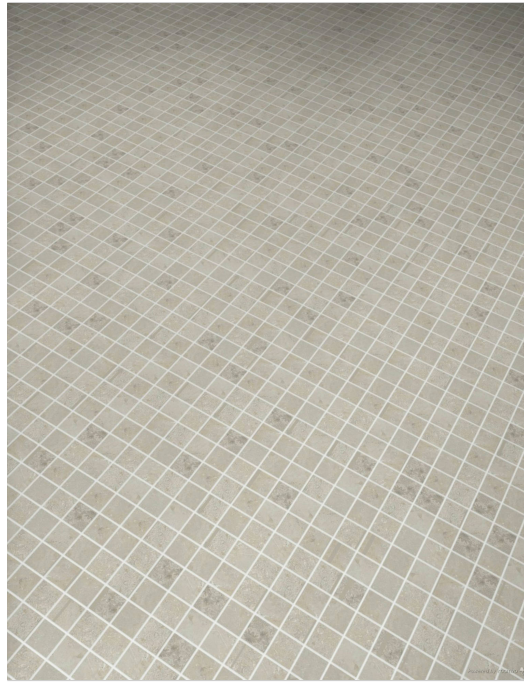

Menfi Grey 2X2
12"x12" | Porcelain

Byblos Beige 2X2" Mosaic
12"x12" | Porcelain

ROOM SCENES

Size	Product type	BOX			PALLET		
		pcs	sqft	lb	boxes	sqft	lb
24"x36"	Field Tile	2	11.62		48		
3"x24"	Bullnose	14					
24"x24"	Field Tile	3	11.62		40		
12"x24"	Field Tile	6	11.62		40		
12"x12"	Mosaic	11	10.65		36		