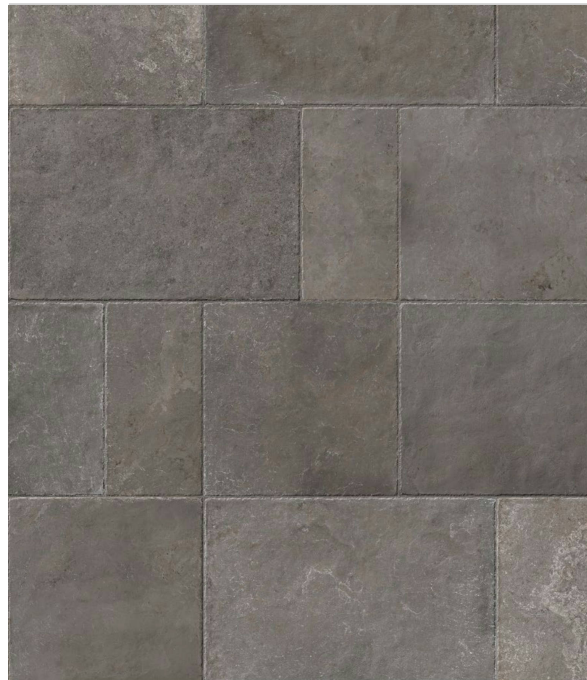

Menfi Grey 2X2
12"x12" | Porcelain

Byblos Beige 2X2" Mosaic
12"x12" | Porcelain

ROOM SCENES

Size	Product type	BOX			PALLET		
		pcs	sqft	lb	boxes	sqft	lb
24"x36"	Field Tile	2	11.62		48		
3"x24"	Bullnose	14					
24"x24"	Field Tile	3	11.62		40		
12"x24"	Field Tile	6	11.62		40		
12"x12"	Mosaic	11	10.65		36		