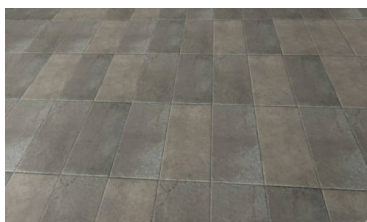

Menfi Grey 12X24"
12"x24" | Porcelain