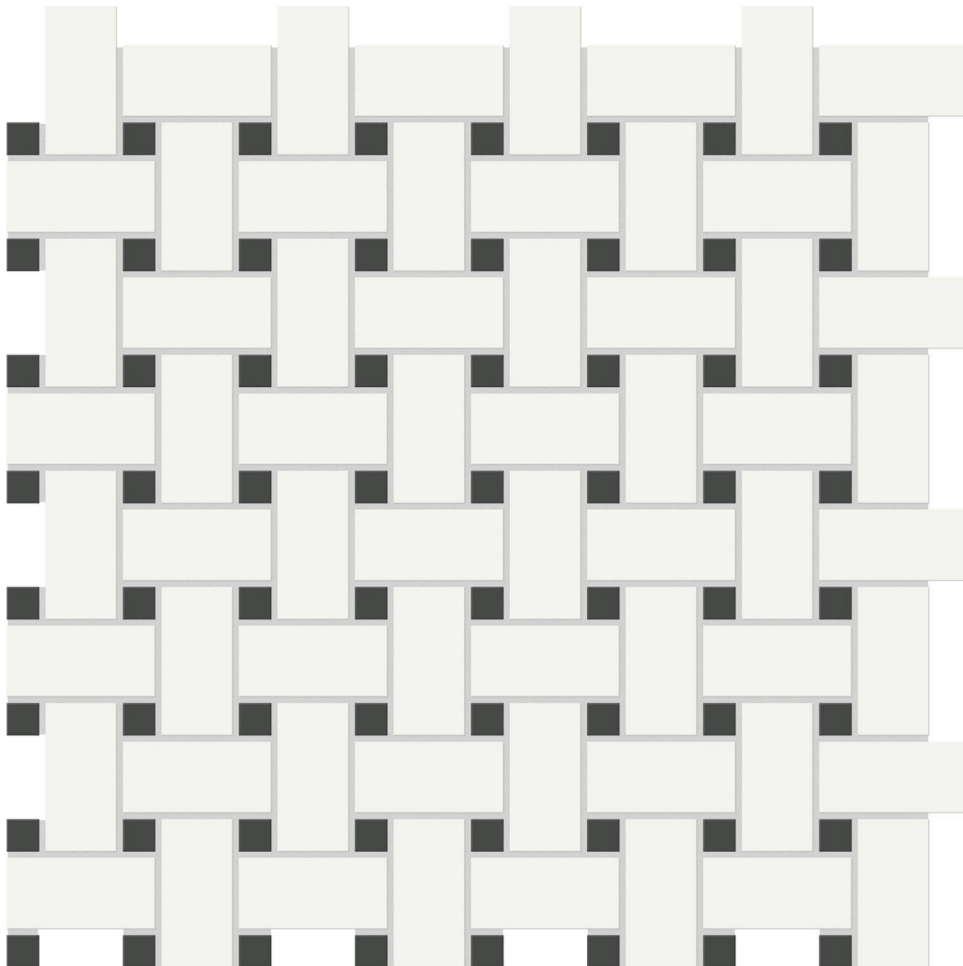

PRODUCT

WHITE W/RETRO BLACK MATTE BASKETWEAVE MOSAIC

Tile | 12"x12" | Porcelain

ROOM SCENES

TECHNICAL DATA

CODE: QUTR-WR-M18M
NAME: White w/Retro Black Matte Basketweave Mosaic
SERIES: Traditions
SIZE: 12"x12"
FINISH: Matt
LOOK: Mono-Color
FROST RESISTANCE: Yes
MOSAIC CHIP SIZE: Mesh-Mounted
FAMILY: Tile
STYLE: Classic
SUITABLE FOR: Backsplash,Indoor
TYPOLOGY: Porcelain
TYPE OF PIECE: Mosaic
USE: Floor and Wall