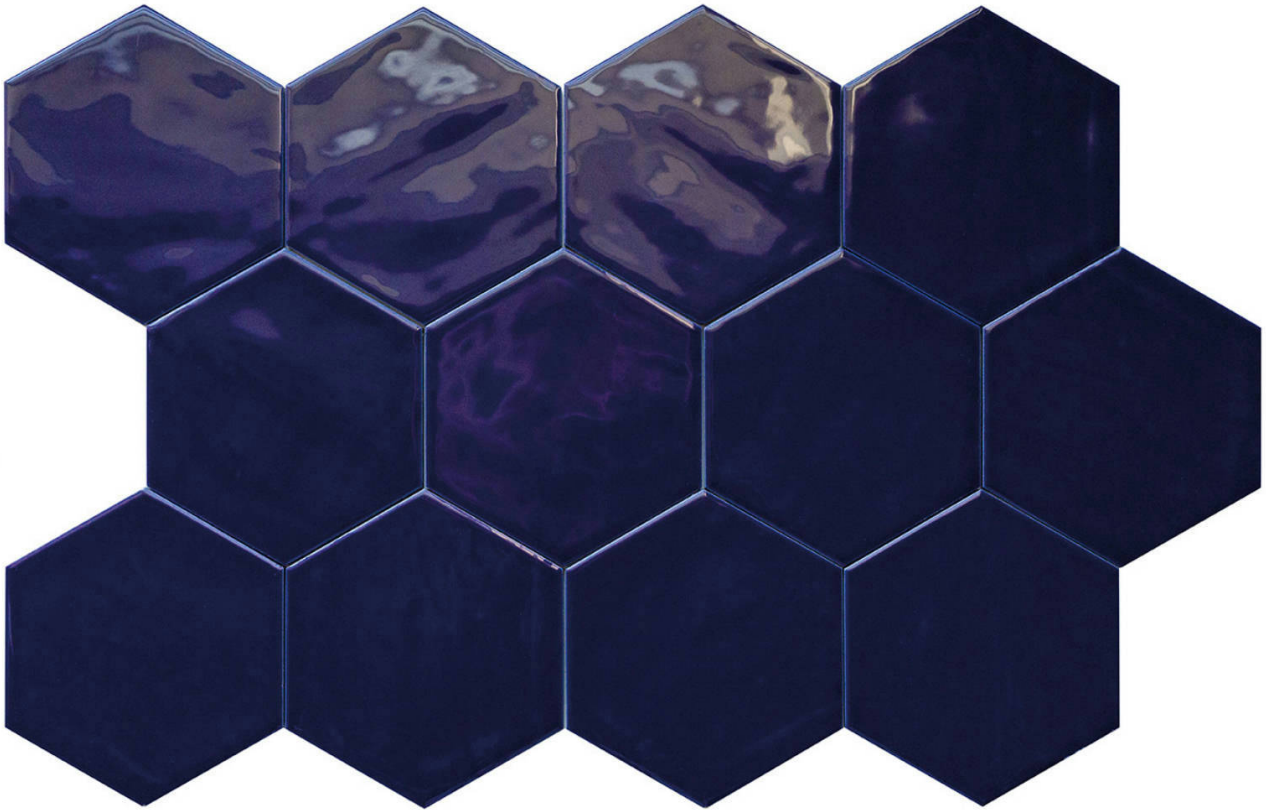

PRODUCT
RONDA 5.5X6.3" COBALT HEXAGON

Tile | 5.5"x6.3" | Porcelain

DETAILS

ROOM SCENES

TECHNICAL DATA

CODE: QURN-CO-1
NAME: Ronda 5.5X6.3" Cobalt Hexagon
SERIES: Ronda
SIZE: 5.5"x6.3"
FINISH: Gloss
LOOK: Hand-crafted
FROST RESISTANCE: Yes
PEI: 3
SHADE VARIATION: V1
FAMILY: Tile
STYLE: Traditional
SUITABLE FOR: Backsplash|Indoor|Outdoor|Pool|Shower
TYPOLOGY: Porcelain
TYPE OF PIECE: Field Tile
USE: Floor and Wall