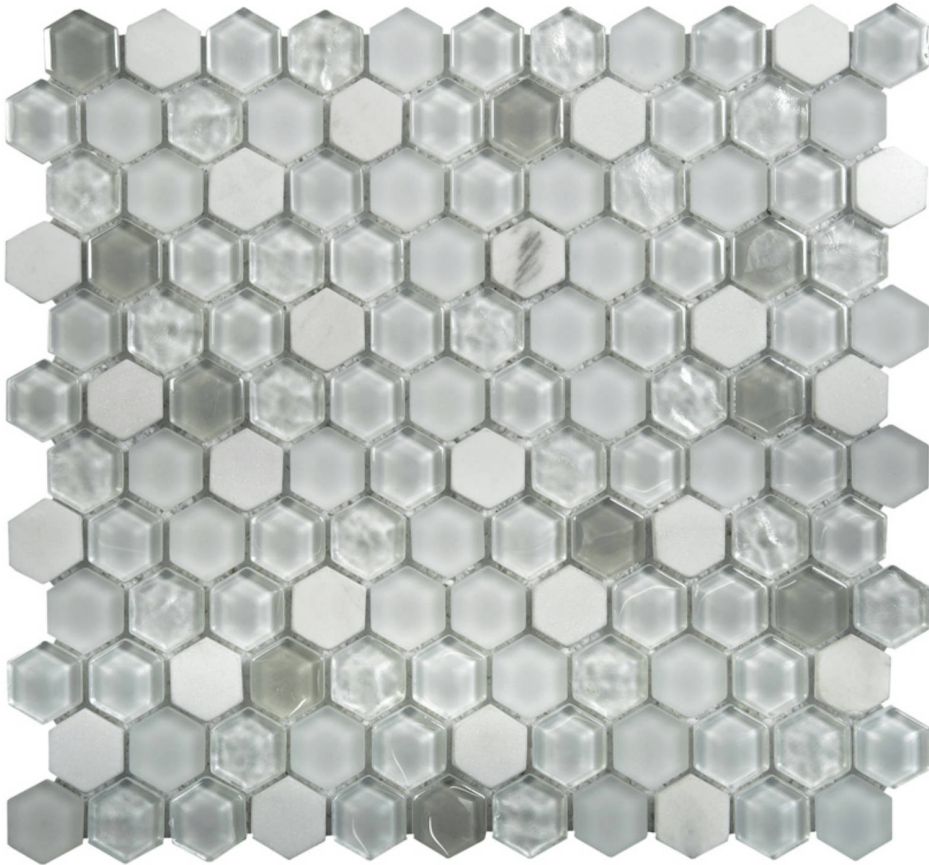

PRODUCT
HEXAGON WHITE GLASS MOSAIC

Mosaic and Decorative Tile | 12"x12" | Mixed Materials

TECHNICAL DATA

CODE: RVCHAWV041
NAME: Hexagon White Glass Mosaic
SERIES: Chelsea Collection
SIZE: 12"x12"
LOOK: Multi-Look Mosaics
FAMILY: Mosaic and Decorative Tile
SUITABLE FOR: Backsplash,Indoor,Outdoor,Shower,Pool
TPOLOGY: Mixed Materials
TYPE OF PIECE: Mosaic
USE: Floor and Wall