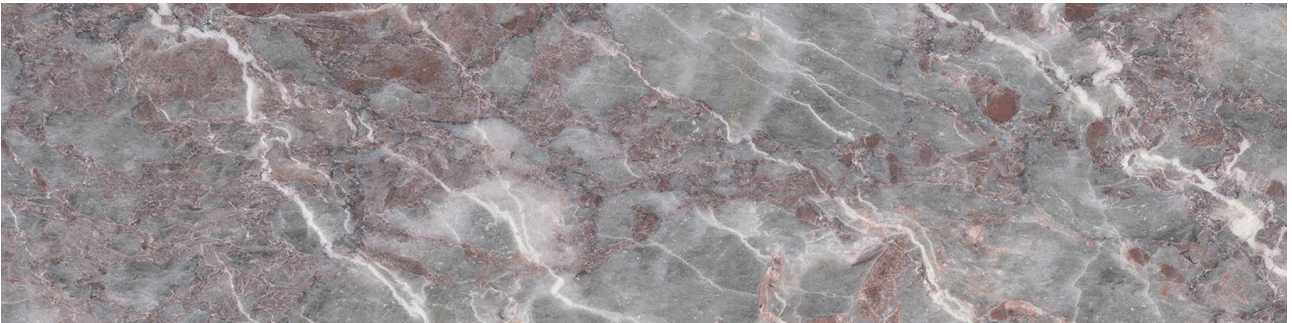

---

**PRODUCT**  
**SERENO BURGUNDY 3X12**

---

Stone | 3"x12" | Marble

## **TECHNICAL DATA**

CODE: AS5000-06220  
NAME: Sereno Burgundy 3x12  
SERIES: Sereno Burgundy  
SIZE: 3"x12"  
FINISH: Honed  
EDGE: Straight Edge  
FAMILY: Stone  
SUITABLE FOR: Indoor|Shower  
TYPOLOGY: Marble  
TYPE OF PIECE: Field Tile  
USE: Floor and Wall