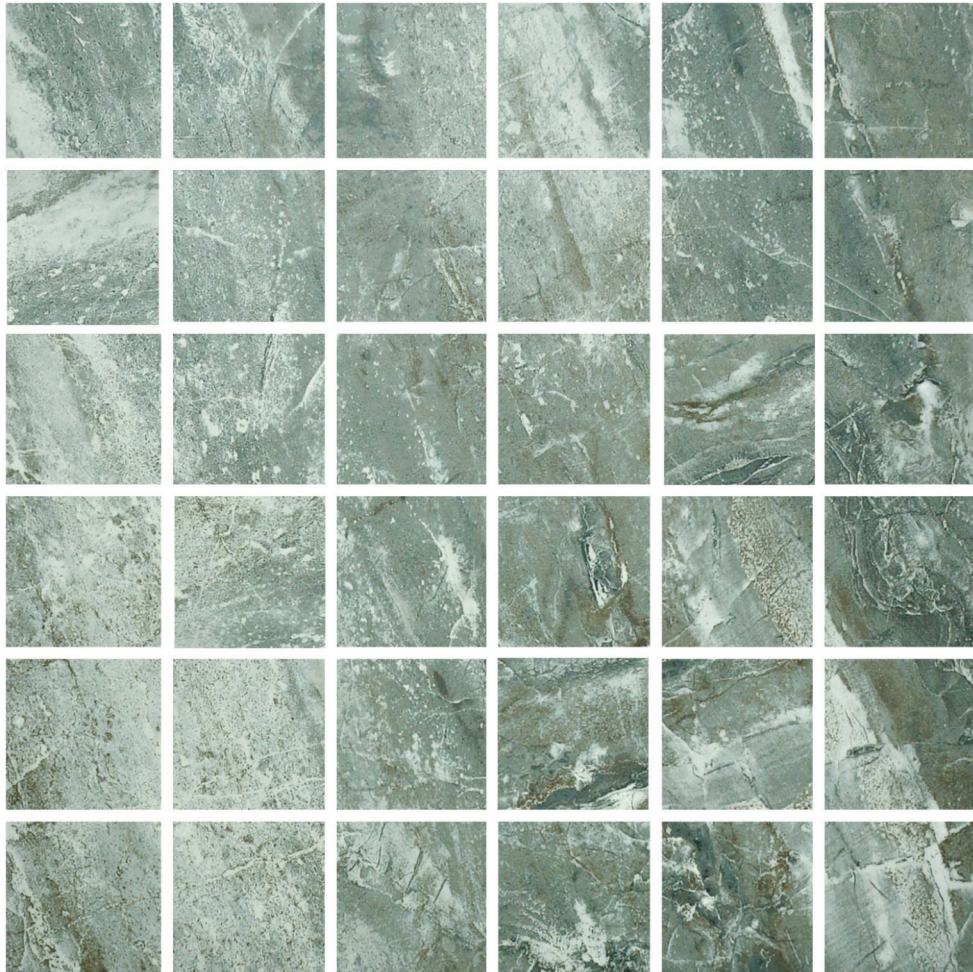

PRODUCT
PARANA 2X2 MOSAIC

Tile | 12"x12" | Porcelain

GRAPHIC VARIETY

TECHNICAL DATA

CODE: QURI-PA-2X2
NAME: Parana 2X2 Mosaic
SERIES: River Series
SIZE: 12"x12"
FINISH: Matt
LOOK: Marble Look
FROST RESISTANCE: Yes
MOSAIC CHIP SIZE: 2"x2"
FAMILY: Tile
STYLE: Classic
SUITABLE FOR: Backsplash
TYPOLOGY: Porcelain
TYPE OF PIECE: Mosaic
USE: Floor and Wall