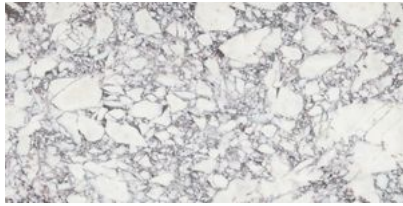

SERIES
VIOLA ROCCIA

|| Marble

An intertwining of purple veins creates a loud and irregular pattern: an intense blend of organic shapes and movements. A turbulent and irregular pattern, with traces of rock formations and heavy spots of color.

PRODUCTS

Viola Roccia 18x36
18"x36" | Marble

Viola Roccia 12x24
12"x24" | Marble

Viola Roccia 12x24 Curva
12"x24" | Marble

Viola Roccia 24 Picket
12"x20" | Marble

Viola Roccia 4x12 Fluto
4"x12" | Marble

Viola Roccia 4x12 Prisma
4"x12" | Marble