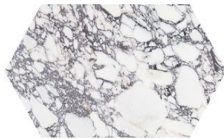

SERIES
VIOLA ROCCIA

|| Marble

An intertwining of purple veins creates a loud and irregular pattern: an intense blend of organic shapes and movements. A turbulent and irregular pattern, with traces of rock formations and heavy spots of color.

PRODUCTS

Viola Roccia 18x36
18"x36" | Marble

Viola Roccia 12x24
12"x24" | Marble

Viola Roccia 12x24 Curva
12"x24" | Marble

Viola Roccia 24 Picket
12"x20" | Marble

Viola Roccia 4x12 Fluto
4"x12" | Marble

Viola Roccia 4x12 Prisma
4"x12" | Marble

Viola Roccia 2 Hexagon Mosaic
12"x12" | Marble

Viola Roccia 2x6 Picket Mosaic
10.5"x12" | Marble

Viola Roccia 3x12
3"x12" | Marble

Viola Roccia 1.25x12 Deco-Bar
1.25"x12" | Marble

Viola Roccia .5x12 Deco-Bar
0.5"x12" | Marble

Viola Roccia 1.25x4 Herringbone Mosaic
11.25"x11.375" | Marble

ROOM SCENES

Size	Product type	BOX			PALLET		
		pcs	sqft	lb	boxes	sqft	lb
18"x36"	Field Tile	2	9.04	51.566		379.68	
12"x24"	Field Tile	4	7.97	45.924		382.56	
12"x20"	Field Tile	4	6.46	35.276		310.08	
4"x12"	Field Tile	12	3.98	27.996		191.04	
12"x12"	Mosaic	5	4.95	26.345		49.5	
10.5"x12"	Mosaic	5	4.41	22.31		44.1	
3"x12"	Field Tile	30	7.43	42.6		378.93	
1.25"x12"	Trim	25		29.15			
0.5"x12"	Trim	50		17.4			
11.25"×11.375"	Mosaic	5	4.41	22.82		44.1	