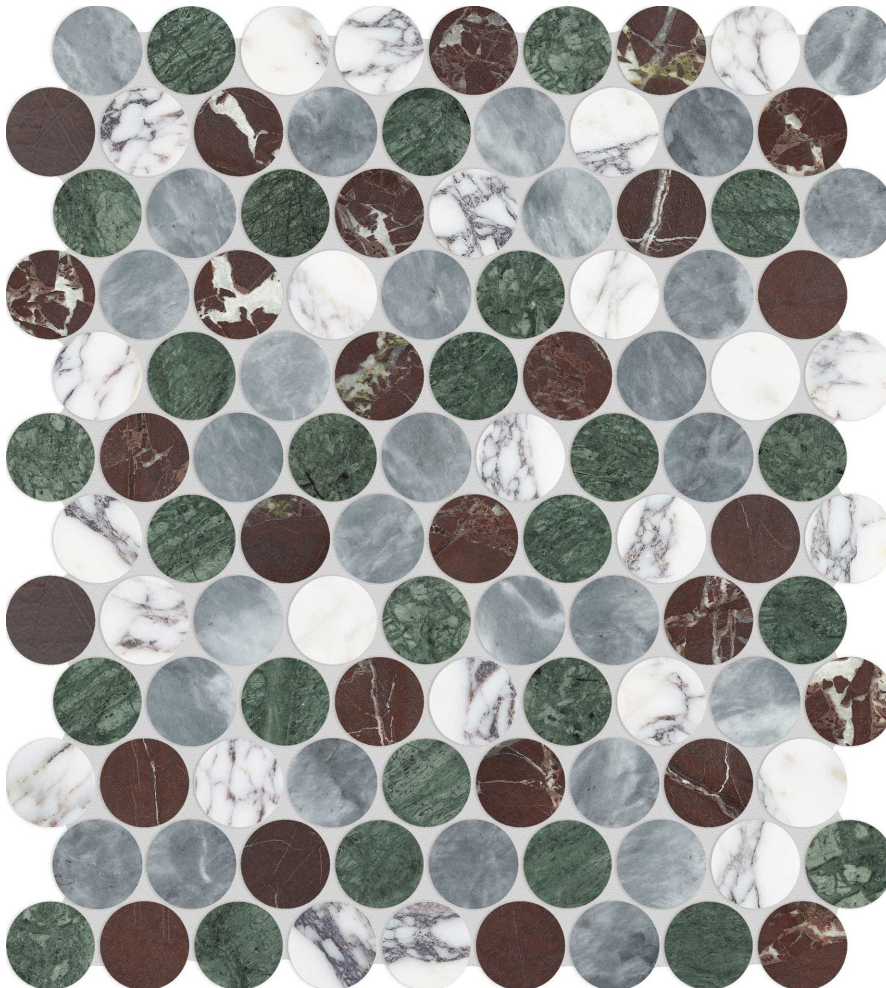

PRODUCT

UTOPIO 1.25 PENNY ROUND TROPIC MOSAIC

Stone | 10"x14" | Natural Stone

TECHNICAL DATA

CODE: AS5001-04280

NAME: Utopio 1.25 Penny Round Tropic Mosaic

SERIES: Utopio

SIZE: 10"x14"

FINISH: Polished & Honed

MOSAIC CHIP SIZE: 1.25"x1.25"

FAMILY: Stone

SUITABLE FOR: Indoor|Shower

TPOLOGY: Natural Stone

TYPE OF PIECE: Mosaic

USE: Floor and Wall

NOTES: Mosaic sheet sizes are nominal and may vary slightly due to standard manufacturing tolerances.