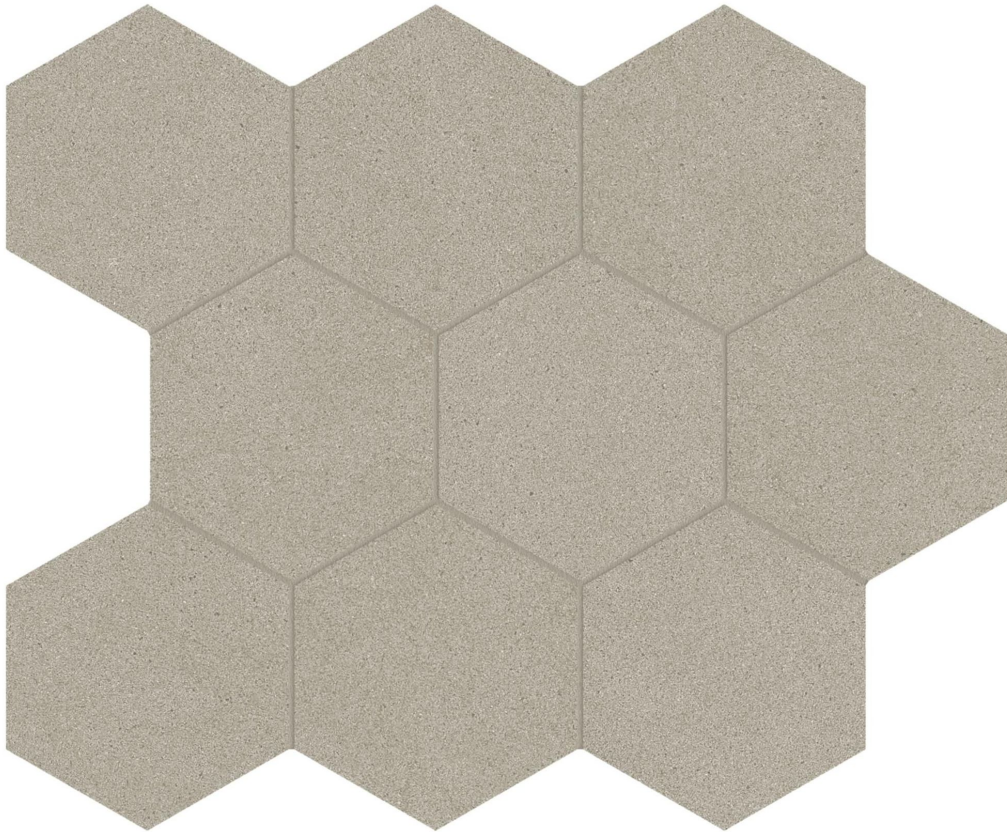

PRODUCT
SERENA 4\" HEX VALLEY

Tile | 10.5"x12" | Porcelain

TECHNICAL DATA

CODE: AC8510-00300

NAME: Serena 4" Hex Valley

SERIES: Serena

SIZE: 10.5"x12"

FINISH: Organic Matte

LOOK: Stone Look

EDGE: Rectified

FAMILY: Tile

STYLE: Contemporary

SUITABLE FOR: Indoor| Outdoor

TYPOLOGY: Porcelain

TYPE OF PIECE: Mosaic

USE: Floor and Wall