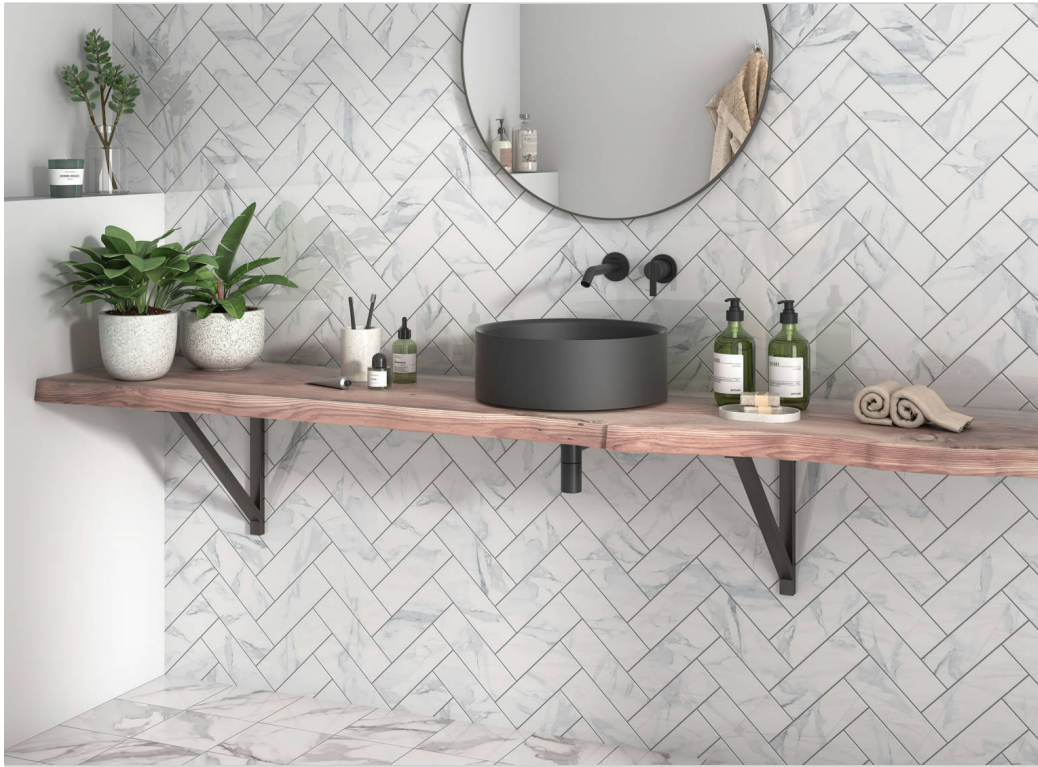


SERIES
CARRARA

Marble Look | | Ceramic

PRODUCTS

Carrara 3x9" Carrara
3"x9" | Ceramic

Carrara 0.39X9" Carrara Trim
0.39"x9" | Ceramic

ROOM SCENES

Size	Product type	BOX			PALLET		
		pcs	sqft	lb	boxes	sqft	lb
3"x9"	Field Tile	44	7.96		76		
0.39"x9"	Bullnose	30					