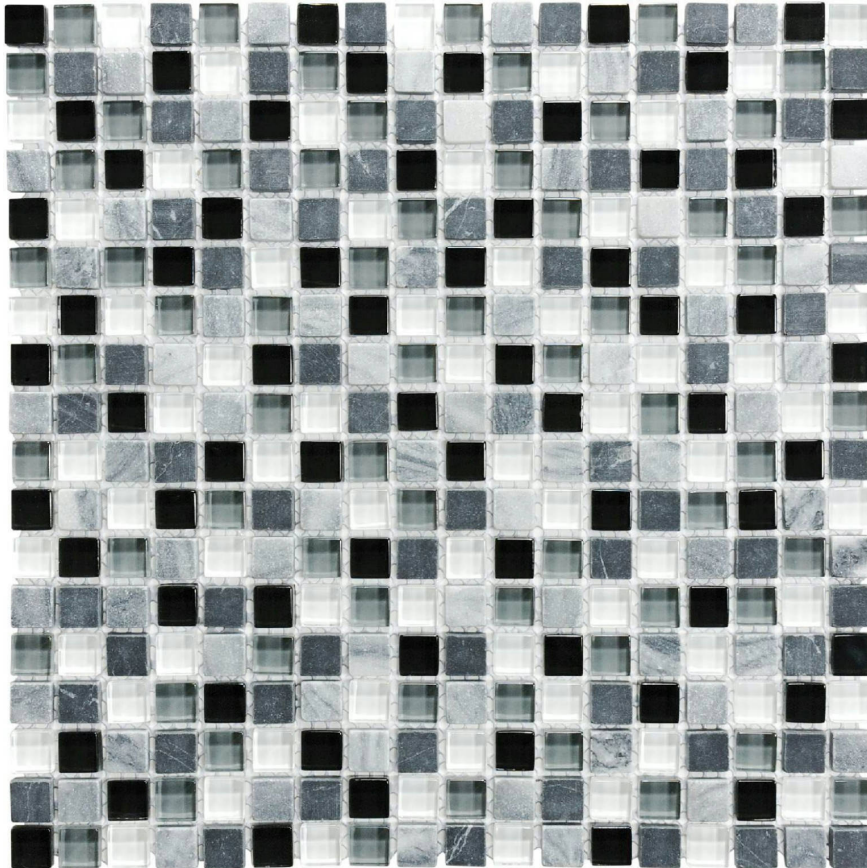

PRODUCT
5/8X5/8 MIDNIGHT MOSAIC

Mosaic and Decorative Tile | 12"x12" | Mixed Materials

ROOM SCENES

TECHNICAL DATA

CODE: AC35-004
NAME: 5/8X5/8 Midnight Mosaic
SERIES: Bliss
SIZE: 12"x12"
FINISH: Matt
LOOK: Multi-Look Mosaics
FAMILY: Mosaic and Decorative Tile
SUITABLE FOR: Indoor
TYPOLOGY: Mixed Materials
TYPE OF PIECE: Mosaic
USE: Floor and Wall
NOTES: Number Of Rows Per Sheet = 18