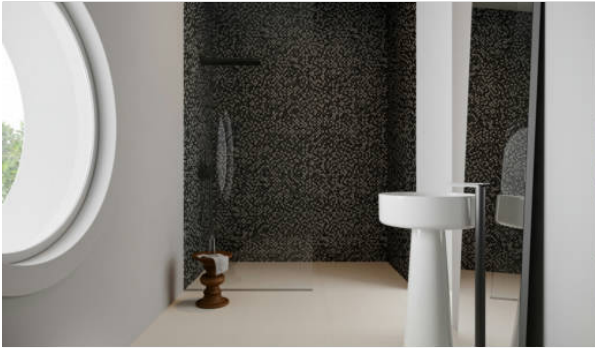

PRODUCT
5/8X5/8 MIDNIGHT MOSAIC

Mosaic and Decorative Tile | 12"x12" | Mixed Materials

ROOM SCENES

TECHNICAL DATA

CODE: AC35-004
NAME: 5/8X5/8 Midnight Mosaic
SERIES: Bliss
SIZE: 12"x12"
FINISH: Matt
LOOK: Multi-Look Mosaics
FAMILY: Mosaic and Decorative Tile
SUITABLE FOR: Indoor
TYPOLOGY: Mixed Materials
TYPE OF PIECE: Mosaic
USE: Floor and Wall
NOTES: Number Of Rows Per Sheet = 18