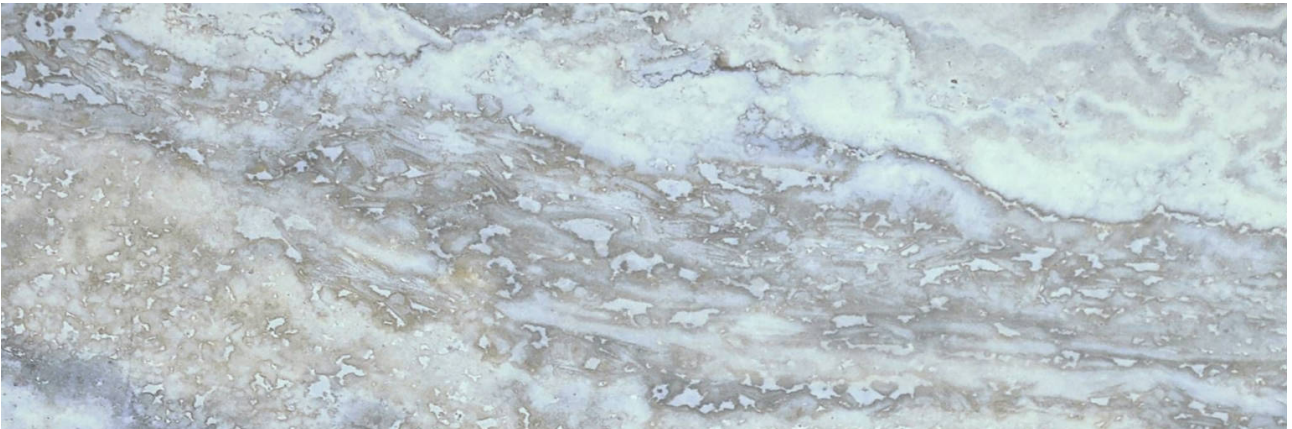

---

**PRODUCT**  
**AZZURRO 4X12**

---

Tile | 4"x12" | Porcelain

**GRAPHIC VARIETY**

## **TECHNICAL DATA**

CODE: QUSI-AZ-F5  
NAME: Azzurro 4X12  
SERIES: Siena  
SIZE: 4"x12"  
FINISH: Matt  
LOOK: Marble Look  
FROST RESISTANCE: Yes  
PEI: 4  
FAMILY: Tile  
STYLE: Contemporary  
SUITABLE FOR: Backsplash,Indoor,Shower  
TYPOLOGY: Porcelain  
TYPE OF PIECE: Field Tile  
USE: Floor and Wall