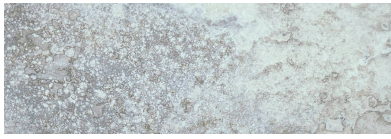

---

**PRODUCT**  
**AZZURRO 4X12**

---

Tile | 4"x12" | Porcelain

**GRAPHIC VARIETY**

## **TECHNICAL DATA**

CODE: QUSI-AZ-F5  
NAME: Azzurro 4X12  
SERIES: Siena  
SIZE: 4"x12"  
FINISH: Matt  
LOOK: Marble Look  
FROST RESISTANCE: Yes  
PEI: 4  
FAMILY: Tile  
STYLE: Contemporary  
SUITABLE FOR: Backsplash,Indoor,Shower  
TYPOLOGY: Porcelain  
TYPE OF PIECE: Field Tile  
USE: Floor and Wall