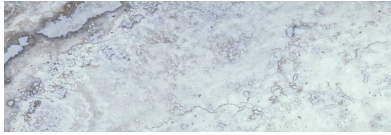

---

**PRODUCT**  
**AZZURRO 4X12**

---

Tile | 4"x12" | Porcelain

**GRAPHIC VARIETY**

## **TECHNICAL DATA**

CODE: QUSI-AZ-F5  
NAME: Azzurro 4X12  
SERIES: Siena  
SIZE: 4"x12"  
FINISH: Matt  
LOOK: Marble Look  
FROST RESISTANCE: Yes  
PEI: 4  
FAMILY: Tile  
STYLE: Contemporary  
SUITABLE FOR: Backsplash,Indoor,Shower  
TYPOLOGY: Porcelain  
TYPE OF PIECE: Field Tile  
USE: Floor and Wall