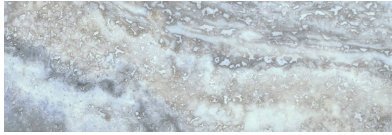

---

**PRODUCT**  
**AZZURRO 4X12**

---

Tile | 4"x12" | Porcelain

**GRAPHIC VARIETY**

## **TECHNICAL DATA**

CODE: QUSI-AZ-F5  
NAME: Azzurro 4X12  
SERIES: Siena  
SIZE: 4"x12"  
FINISH: Matt  
LOOK: Marble Look  
FROST RESISTANCE: Yes  
PEI: 4  
FAMILY: Tile  
STYLE: Contemporary  
SUITABLE FOR: Backsplash,Indoor,Shower  
TYPOLOGY: Porcelain  
TYPE OF PIECE: Field Tile  
USE: Floor and Wall