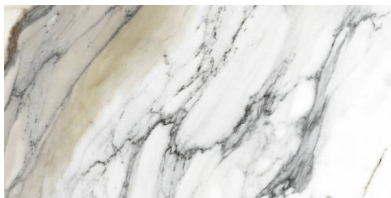

---

**PRODUCT**  
**24X48 POLISHED ALLURE BLUE**

---

Tile | 24"x48" | Porcelain

**GRAPHIC VARIETY**

**TECHNICAL DATA**

CODE: QUMY-AL-2P

NAME: 24X48 Polished Allure Blue

SERIES: Mystique

SIZE: 24"x48"

FINISH: Polished

LOOK: Marble Look

FROST RESISTANCE: Yes

PEI: 4

SHADE VARIATION: V4

EDGE: Rectified

FAMILY: Tile

STYLE: Contemporary

SUITABLE FOR: Indoor|Shower

TPOLOGY: Porcelain

TYPE OF PIECE: Field Tile

USE: Floor and Wall

**NOTES:** •MADE IN THE USA •Products containing as much as 45% recycled content. • Post-consumer recycled content levels as much as 3%. • Zero industrial wastewater discharge. • A 99% internal process recycling rate. • Local sourcing of >95% raw materials (within 500-mile radius of factory) resulting in low transportation related carbon emissions.