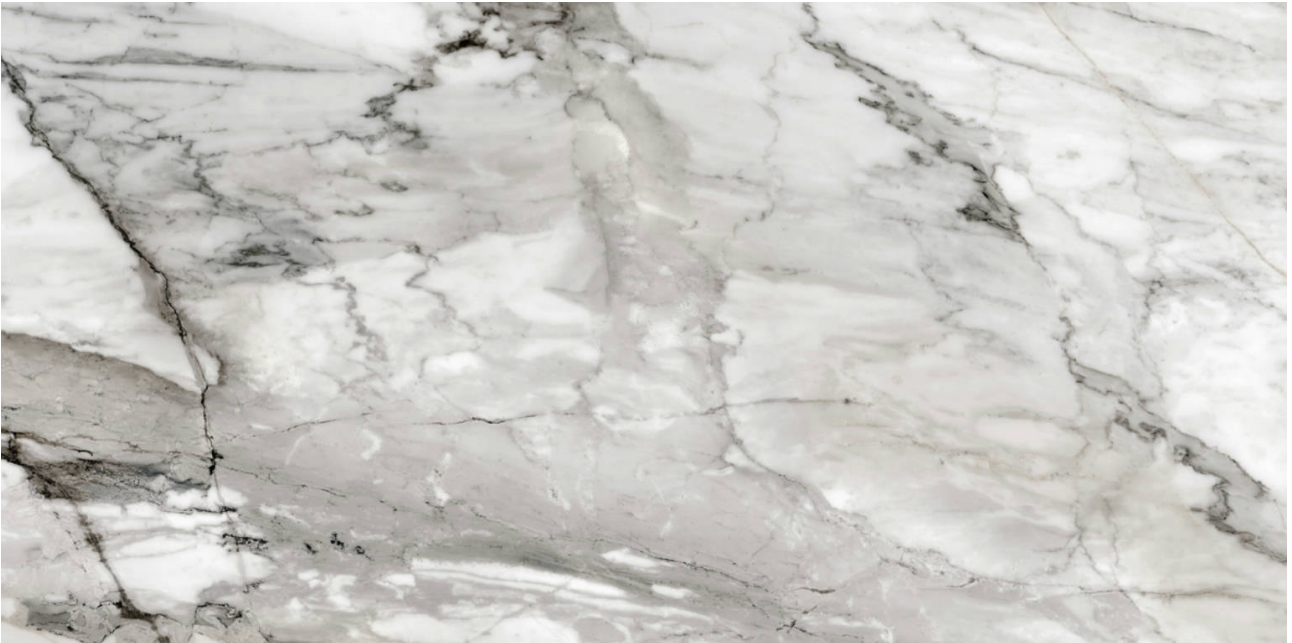

---

**PRODUCT**  
**24X48 POLISHED ALLURE BLUE**

---

Tile | 24"x48" | Porcelain

**GRAPHIC VARIETY**

**TECHNICAL DATA**

CODE: QUMY-AL-2P

NAME: 24X48 Polished Allure Blue

FAMILY: Tile

STYLE: Contemporary

SUITABLE FOR: Indoor|Shower

TPOLOGY: Porcelain

TYPE OF PIECE: Field Tile

USE: Floor and Wall

**NOTES:** •MADE IN THE USA •Products containing as much as 45% recycled content. • Post-consumer recycled content levels as much as 3%. • Zero industrial wastewater discharge. • A 99% internal process recycling rate. • Local sourcing of >95% raw materials (within 500-mile radius of factory) resulting in low transportation related carbon emissions.