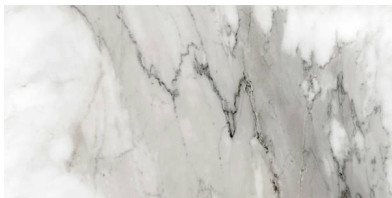

---

**PRODUCT**  
**24X48 POLISHED ALLURE BLUE**

---

Tile | 24"x48" | Porcelain

**GRAPHIC VARIETY**

**TECHNICAL DATA**

CODE: QUMY-AL-2P

NAME: 24X48 Polished Allure Blue

SERIES: Mystique

SIZE: 24"x48"

FINISH: Polished

LOOK: Marble Look

FROST RESISTANCE: Yes

PEI: 4

SHADE VARIATION: V4

EDGE: Rectified

FAMILY: Tile

STYLE: Contemporary

SUITABLE FOR: Indoor|Shower

TPOLOGY: Porcelain

TYPE OF PIECE: Field Tile

USE: Floor and Wall

**NOTES:** •MADE IN THE USA •Products containing as much as 45% recycled content. • Post-consumer recycled content levels as much as 3%. • Zero industrial wastewater discharge. • A 99% internal process recycling rate. • Local sourcing of >95% raw materials (within 500-mile radius of factory) resulting in low transportation related carbon emissions.