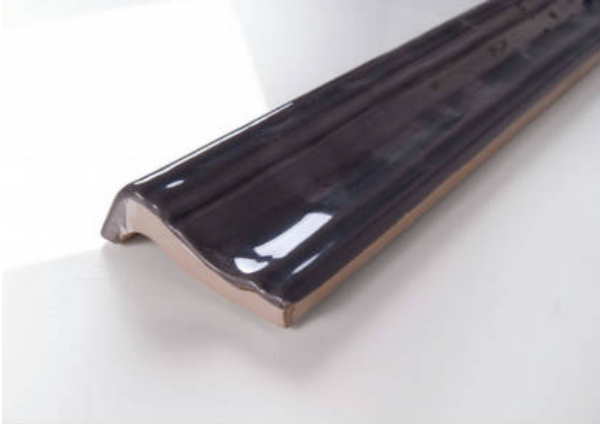

PRODUCT
2X12 SMOKE CHAIR RAIL

Tile | 2"x12" | Ceramic

DETAILS

TECHNICAL DATA

CODE: PGPO-SM-WM1
NAME: 2X12 Smoke Chair Rail
SERIES: Poitiers
SIZE: 2"x12"
FINISH: Gloss
LOOK: Subway Tile
FAMILY: Tile
STYLE: Traditional
SUITABLE FOR: Backsplash|Shower|Indoor
TYPOLOGY: Ceramic
TYPE OF PIECE: Trim
USE: Wall only