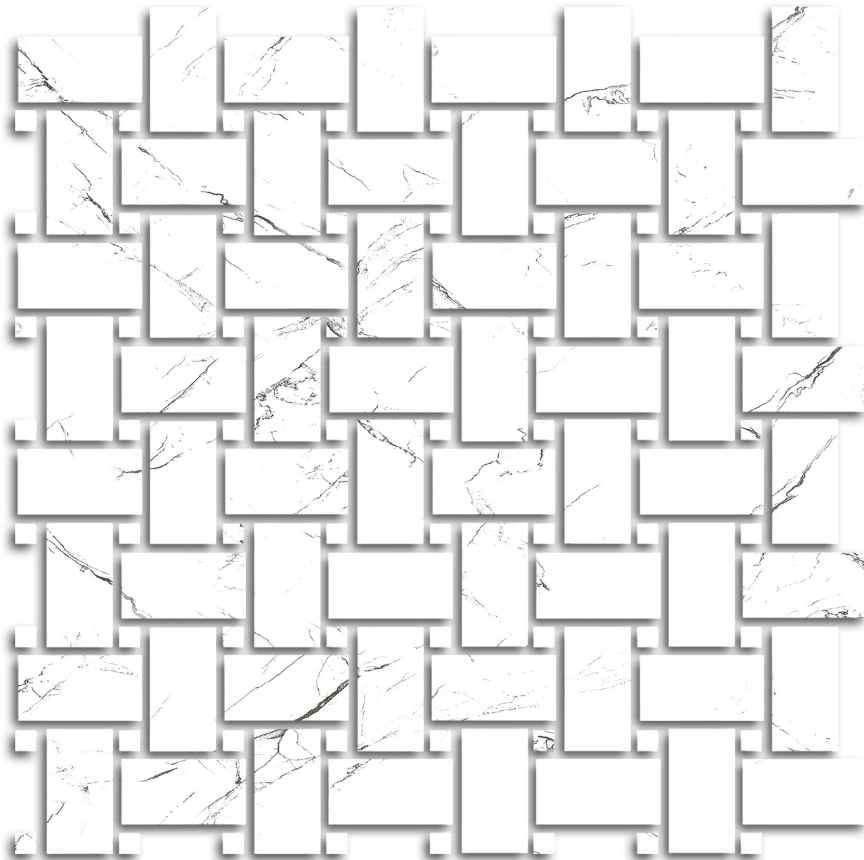

PRODUCT

TREASURE ICE WHITE MARBLE POLISHED BASKETWEAVE MOSAIC

Tile | 12"x12" | Porcelain

TECHNICAL DATA

CODE: QUTS-IC-M3
NAME: Treasure Ice White Marble Polished Basketweave Mosaic
SERIES: Treasure
SIZE: 12"x12"
FINISH: Polished
LOOK: Marble Look
MOSAIC CHIP SIZE: Mesh-Mounted
SHADE VARIATION: V3
FAMILY: Tile
STYLE: Contemporary
SUITABLE FOR: Indoor, Shower, Backsplash
TYPOLOGY: Porcelain
TYPE OF PIECE: Mosaic
USE: Floor and Wall

PACKING

Size	Product type	BOX			PALLET		
		pcs	sqft	lb	boxes	sqft	lb
12"x12"	Mosaic	10					

WARNING The information contained in this packing list is for guidance only, the contents of the packing may vary. Please consult our sales representatives for an exact list.