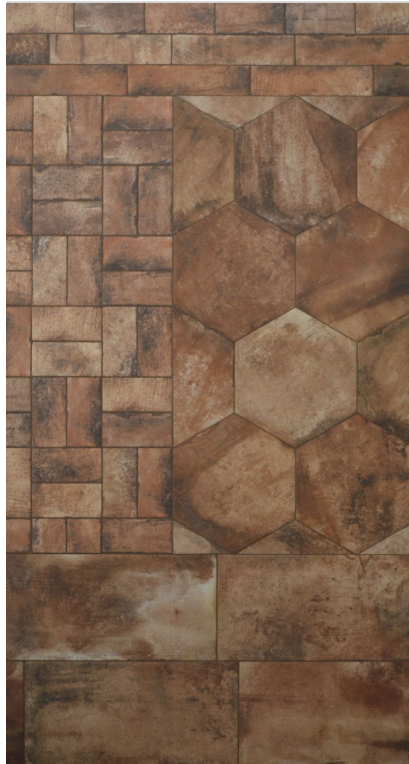


**SERIES
IBRIK**

Terracotta | | Porcelain

PRODUCTS

12X24 Beige
12"x24" | Porcelain

13X16 Grigio Hexagon
14"x16" | Porcelain

13X16 Rosso Hexagon
14"x16" | Porcelain

3X14 Rosso
3"x14" | Porcelain

3X12 Beige Bullnose
3"x12" | Porcelain

3X12 Grigio Bullnose
3"x12" | Porcelain

3X12 Rosso Bullnose
3"x12" | Porcelain

ROOM SCENES

Size	Product type	BOX			PALLET		
		pcs	sqft	lb	boxes	sqft	lb
12"x24"	Field Tile	8	15.5		40		
14"x16"	Field Tile	9	10.08		48		
3"x14"	Field Tile	20	6.48		84		
3"x12"	Bullnose	28					