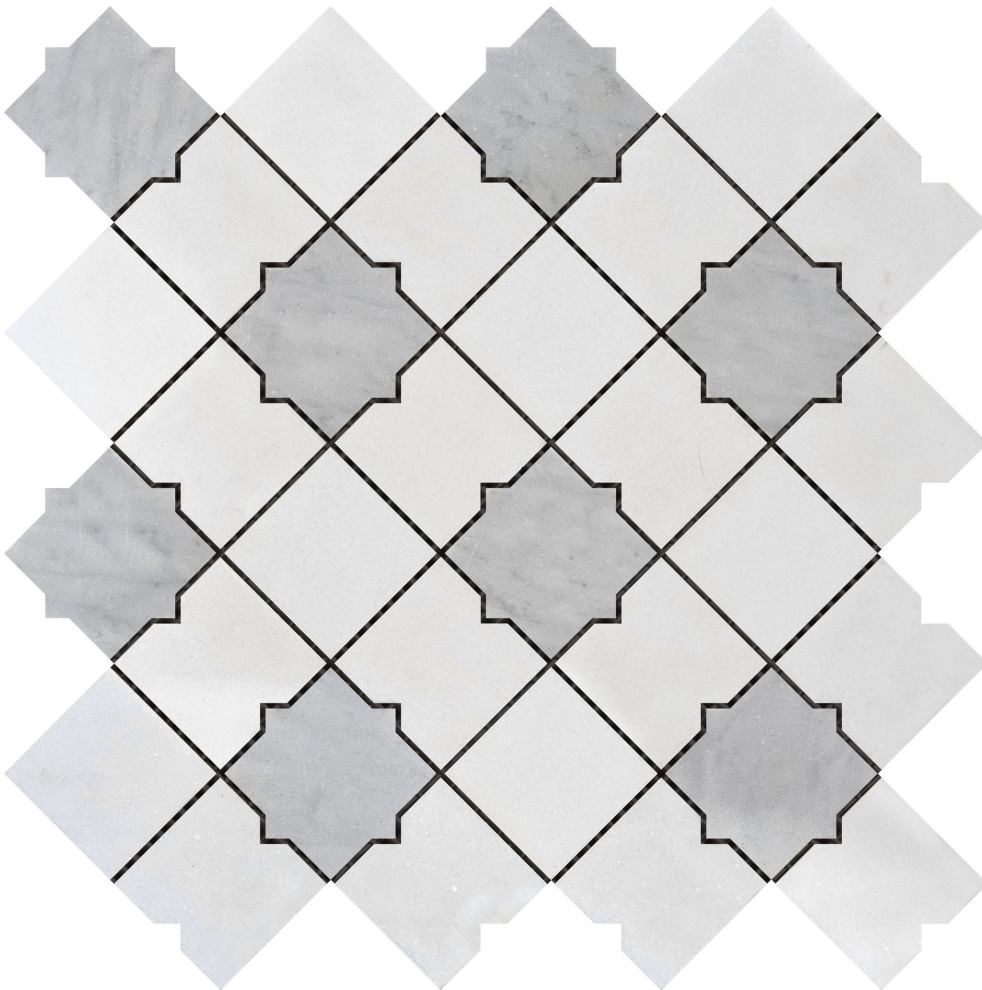

# STAR & SQUARE WHITE & GREY MIX MARBLE

---

Mosaic and Decorative Tile | 11"x11" | Marble

**ROOM SCENES**

## **TECHNICAL DATA**

CODE: RVCHAWM193

NAME: Star & Square White & Grey Mix Marble

SERIES: Chelsea Collection

SIZE: 11"x11"

LOOK: Multi-Look Mosaics

FAMILY: Mosaic and Decorative Tile

SUITABLE FOR: Backsplash,Indoor,Outdoor,Shower,Pool

TPOLOGY: Marble

TYPE OF PIECE: Mosaic

USE: Floor and Wall

**PACKING**

Size	Product type	BOX			PALLET		
		pcs	sqft	lb	boxes	sqft	lb
11"x11"							

**WARNING** The information contained in this packing list is for guidance only, the contents of the packing may vary. Please consult our sales representatives for an exact list.