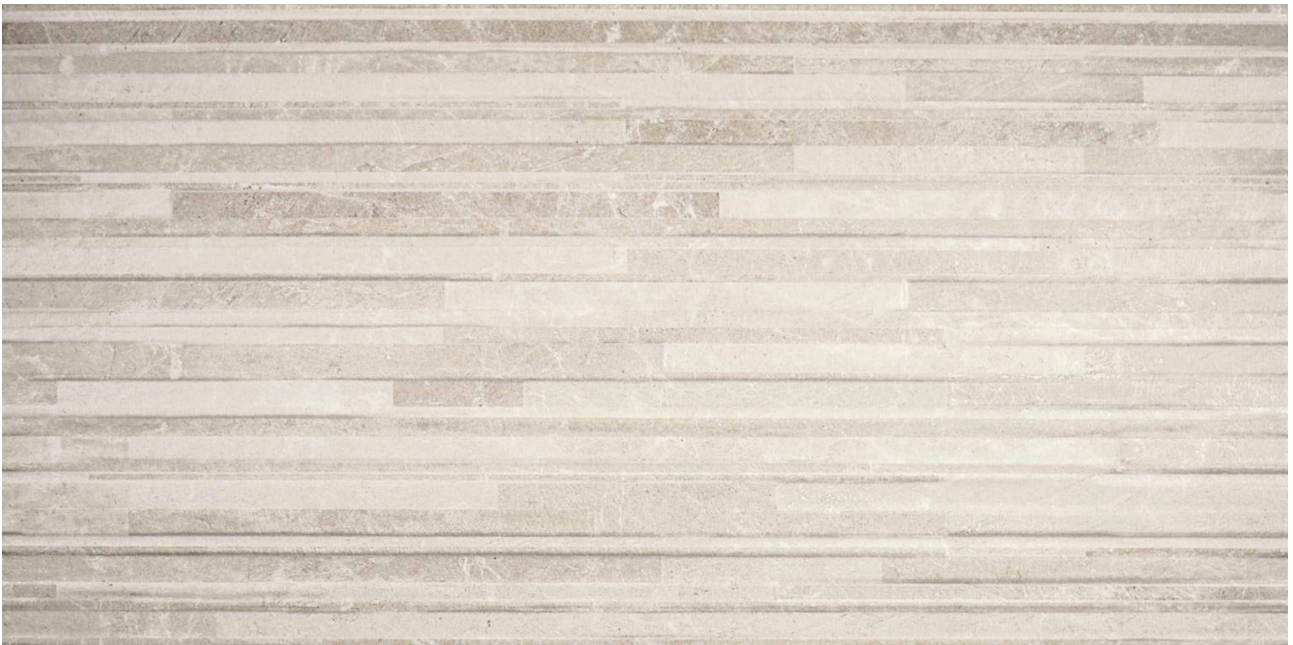

---

**PRODUCT**  
**SABBIA 12X24 MURRETTO**

---

Tile | 12"x24" | Porcelain

**GRAPHIC VARIETY**

## **TECHNICAL DATA**

CODE: QUSI-SA-F3  
NAME: Sabbia 12X24 Muretto  
SERIES: Siena  
SIZE: 12"x24"  
FINISH: Matt  
LOOK: Marble Look  
FROST RESISTANCE: Yes  
PEI: 4  
FAMILY: Tile  
STYLE: Contemporary  
SUITABLE FOR: Indoor, Shower  
TYPOLOGY: Porcelain  
TYPE OF PIECE: Field Tile  
USE: Floor and Wall