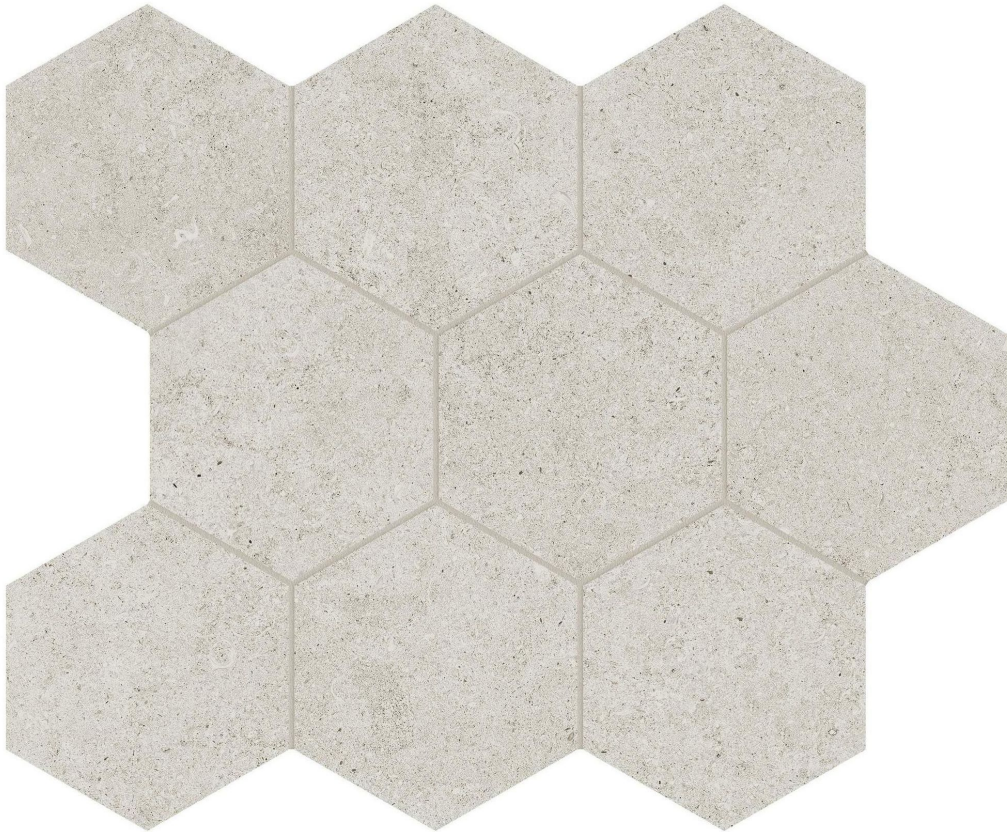

PRODUCT
LITHOFORM 4\'' HEX CROSSCUT DUNES

Tile | 10.5"x12" | Porcelain

TECHNICAL DATA

CODE: AC8510-00310

NAME: Lithoform 4" Hex Crosscut Dunes

SERIES: Lithoform

SIZE: 10.5"x12"

FINISH: Organic Matte

LOOK: Stone Look

EDGE: Rectified

FAMILY: Tile

STYLE: Contemporary

SUITABLE FOR: Indoor| Outdoor

TYPOLOGY: Porcelain

TYPE OF PIECE: Mosaic

USE: Floor and Wall