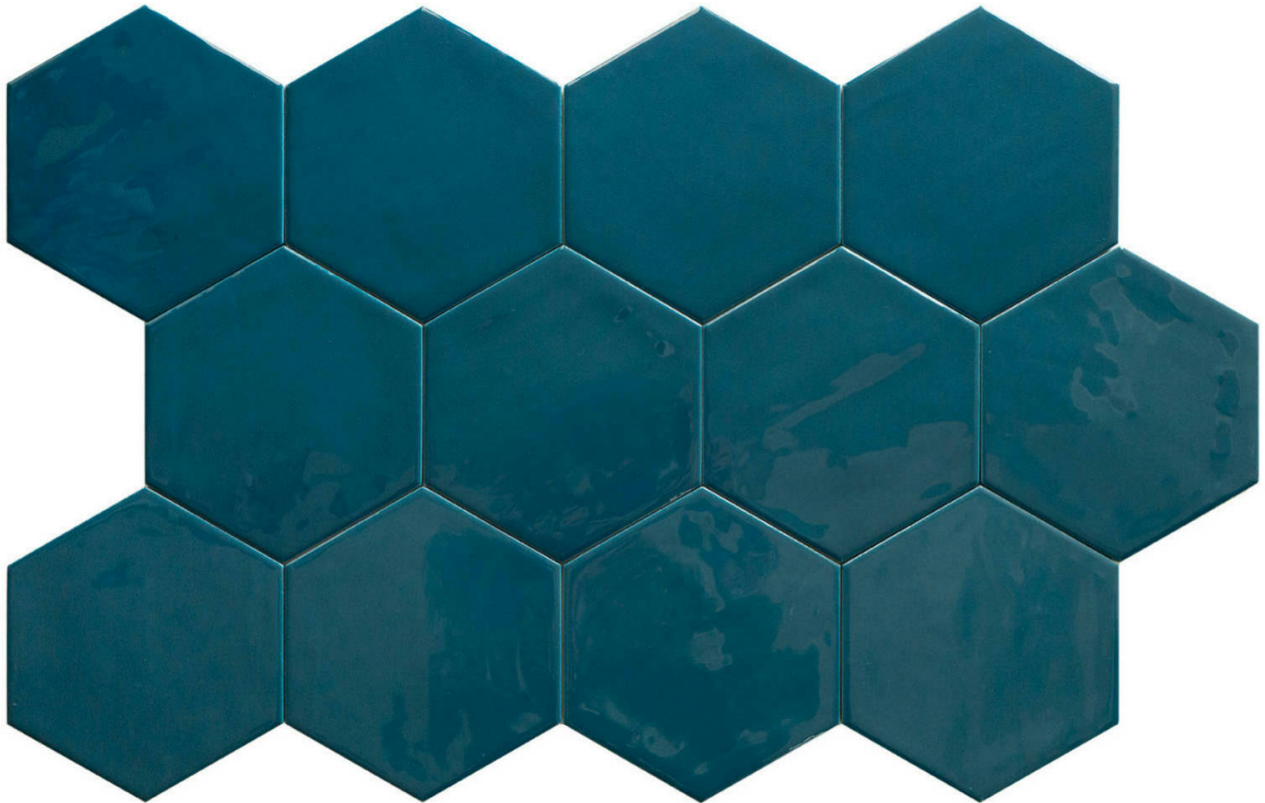

### **RONDA 5.5X6.3" NAVY BLUE HEXAGON**

---

Tile | 5.5"x6.3" | Porcelain

**TECHNICAL DATA**

CODE: QURN-NA-1  
NAME: Ronda 5.5X6.3" Navy Blue Hexagon  
SERIES: Ronda  
SIZE: 5.5"x6.3"  
FINISH: Gloss  
LOOK: Hand-crafted  
FROST RESISTANCE: Yes  
PEI: 3  
SHADE VARIATION: V1  
FAMILY: Tile  
STYLE: Traditional  
SUITABLE FOR: Backsplash|Indoor|Outdoor|Pool|Shower  
TYPOLOGY: Porcelain  
TYPE OF PIECE: Field Tile  
USE: Floor and Wall