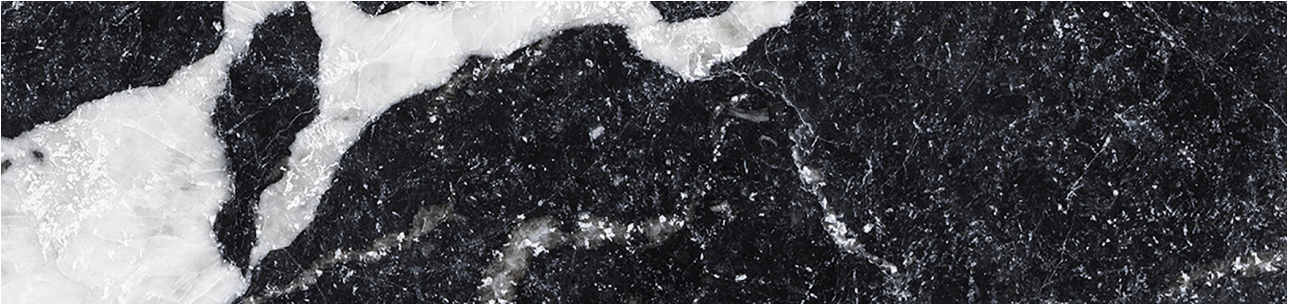

---

**PRODUCT**  
**OBSESSION 2.5X10 NERO**

---

Tile | 2.5"x10" | Glazed Porcelain

**GRAPHIC VARIETY**

**ROOM SCENES**

## **TECHNICAL DATA**

CODE: QUOB-NE-1  
NAME: Obsession 2.5x10 Nero  
SERIES: Obsession  
SIZE: 2.5"x10"  
FINISH: Matt  
LOOK: Marble Look  
FROST RESISTANCE: Yes  
PEI: 3  
SHADE VARIATION: V1  
BREAKING STRENGTH (APH):  $\geq 1300$  N  
CHEMICAL RESISTANCE (APH): GA GLA GHA  
DCOF (APH):  $> 0.42$   
FAMILY: Tile  
MOHS (APH): 6  
R VALUE (APH): R9  
STAIN RESISTANCE (APH): 5  
STYLE: Classic  
SUITABLE FOR: Backsplash|Indoor|Shower  
TYPOLOGY: Glazed Porcelain  
THICKNESS (APH): 9 mm  
TYPE OF PIECE: Field Tile  
USE: Floor and Wall  
NOTES: 1 square metre of graphic variations