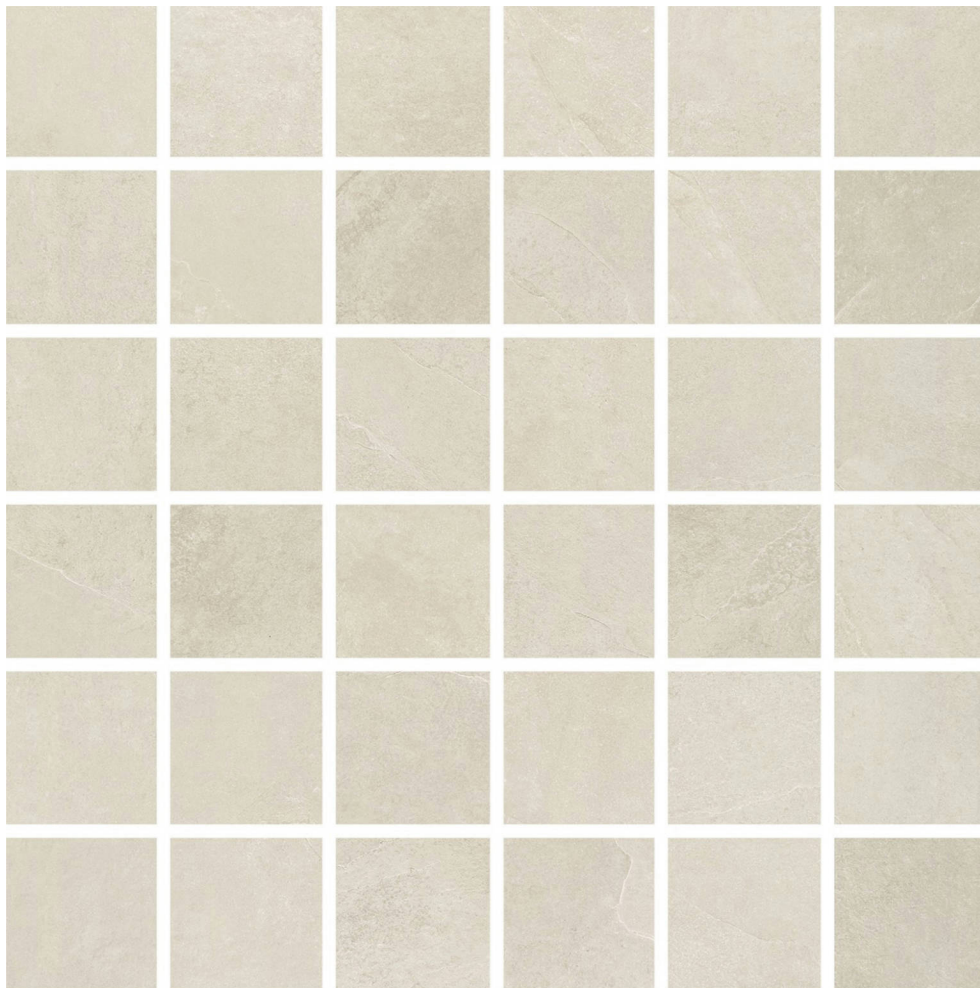

PRODUCT
CARMEL BEIGE 2X2 MOSAIC

Tile | 12"x12" | Porcelain

GRAPHIC VARIETY

TECHNICAL DATA

CODE: QUCF-CA-M
NAME: Carmel Beige 2X2 Mosaic
SERIES: California Slate
SIZE: 12"x12"
FINISH: Matt
LOOK: Stone Look
FROST RESISTANCE: Yes
MOSAIC CHIP SIZE: 2"x2"
FAMILY: Tile
STYLE: Contemporary
SUITABLE FOR: Indoor
TYPOLOGY: Porcelain
TYPE OF PIECE: Mosaic
USE: Floor and Wall