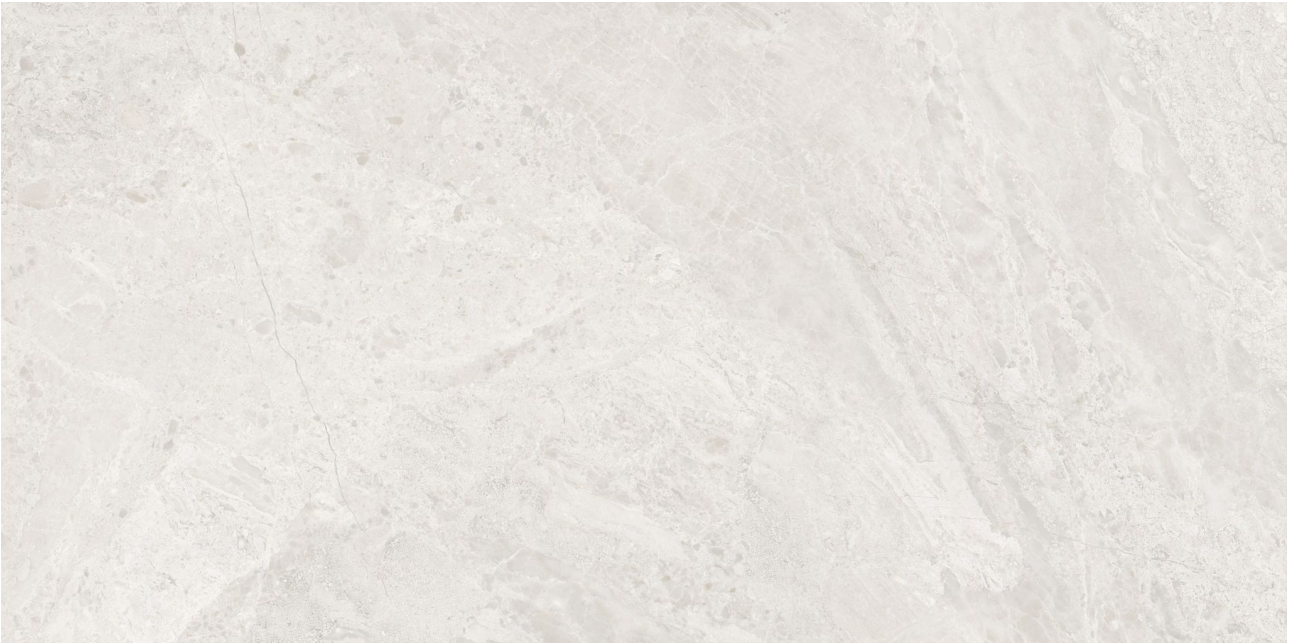

---

**PRODUCT**  
**FLORENCE 12X24F IVORY MATTE**

---

Tile | 12"x24" | Glazed Porcelain

**GRAPHIC VARIETY**

## **TECHNICAL DATA**

CODE: QUFC-IV-2  
NAME: Florence 12X24F Ivory Matte  
SERIES: Florence  
SIZE: 12"x24"  
FINISH: Matt  
LOOK: Marble Look  
FROST RESISTANCE: Yes  
PEI: 4  
SHADE VARIATION: V3  
BREAKING STRENGTH (APH): >350 - >1600  
CHEMICAL RESISTANCE (APH): CLASS A  
DCOF (APH): MATTE  $\geq 0.60$   
FAMILY: Tile  
R VALUE (APH): MATTE R10  
STAIN RESISTANCE (APH): CLASS A & 5  
STYLE: Contemporary  
SUITABLE FOR: Indoor, Outdoor, Pool, Backsplash, Shower  
TYPOLOGY: Glazed Porcelain  
THICKNESS (APH): 8.4 mm  
TYPE OF PIECE: Field Tile  
USE: Floor and Wall