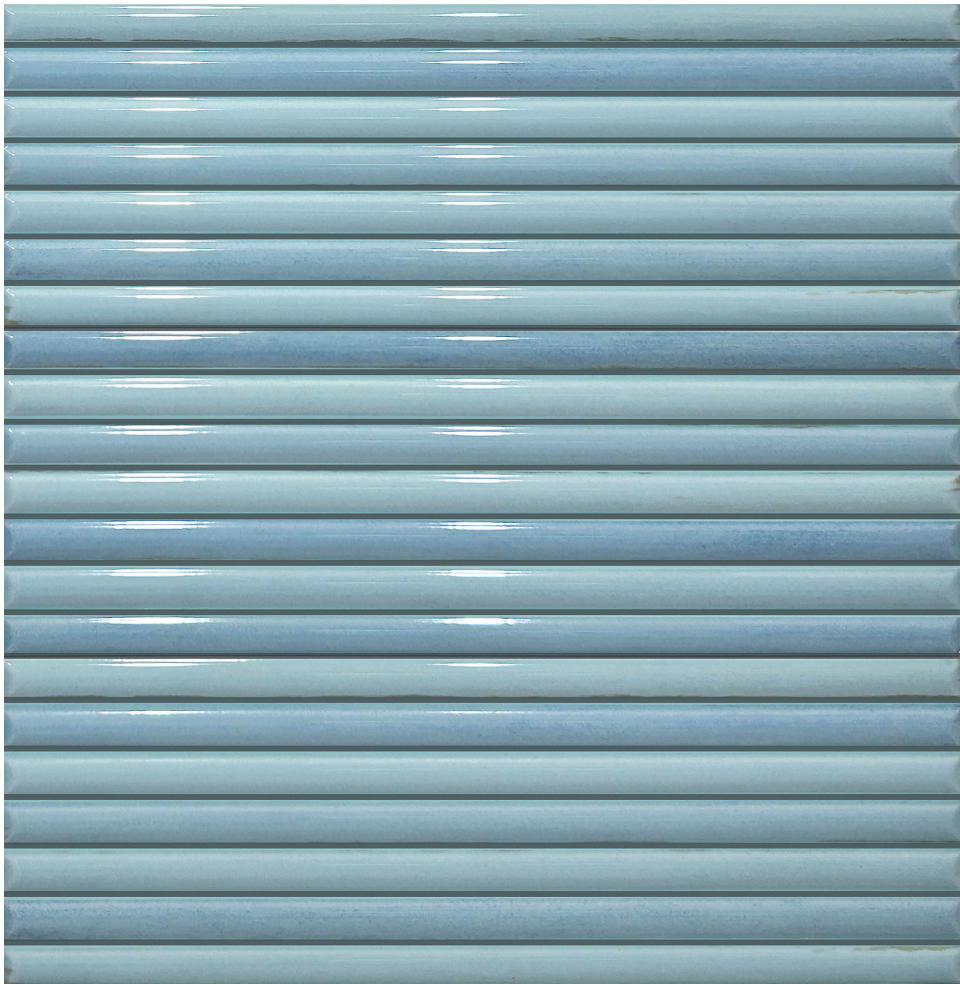

PRODUCT
SAUSALITO 5X13 SKY

Tile | 5"x13" | Glazed Ceramic

ROOM SCENES

TECHNICAL DATA

CODE: QUSL-SK-W1
NAME: Sausalito 5X13 Sky
SERIES: Sausalito
SIZE: 5"x13"
FINISH: Gloss
LOOK: Relieves
FAMILY: Tile
STYLE: Contemporary
SUITABLE FOR: Indoor|Shower
TYPOLOGY: Glazed Ceramic
TYPE OF PIECE: Field Tile
USE: Wall only