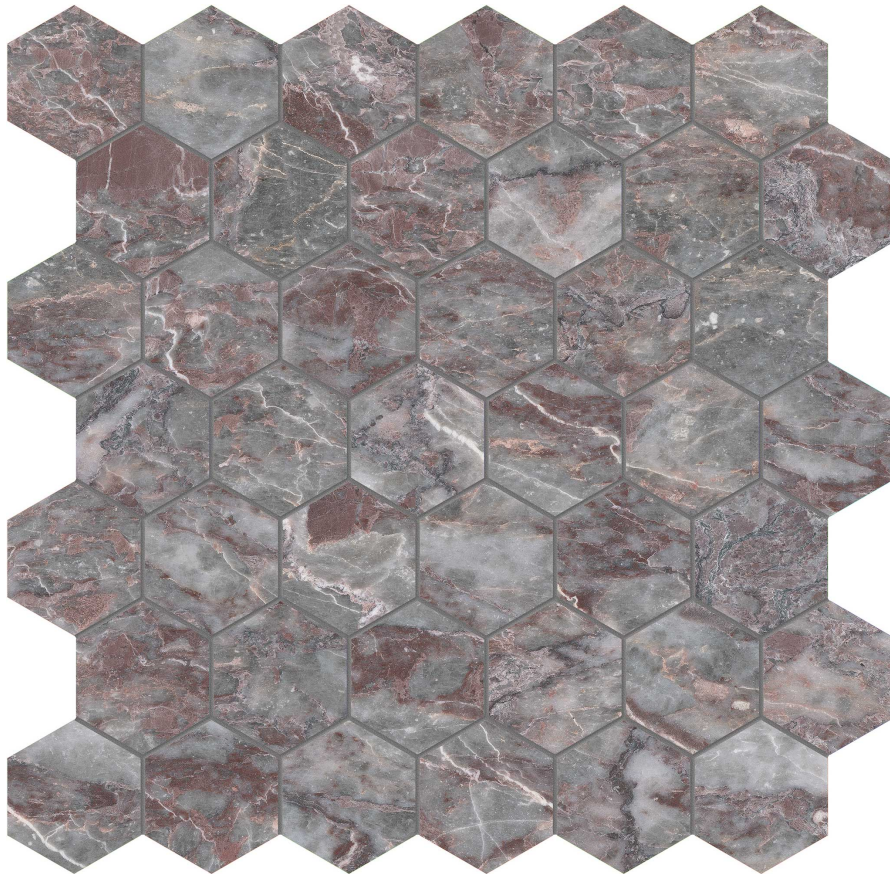

PRODUCT
SERENO BURGUNDY 2 HEXAGON MOSAIC

Stone | 12"x12" | Marble

TECHNICAL DATA

CODE: AS5001-03110

NAME: Sereno Burgundy 2 Hexagon Mosaic

SERIES: Sereno Burgundy

SIZE: 12"x12"

FINISH: Honed

MOSAIC CHIP SIZE: 2"x2"

FAMILY: Stone

SUITABLE FOR: Indoor|Shower

TPOLOGY: Marble

TYPE OF PIECE: Mosaic

USE: Floor and Wall

NOTES: Sheet size shown is approximate. Actual dimensions refer to individual mosaic chips.