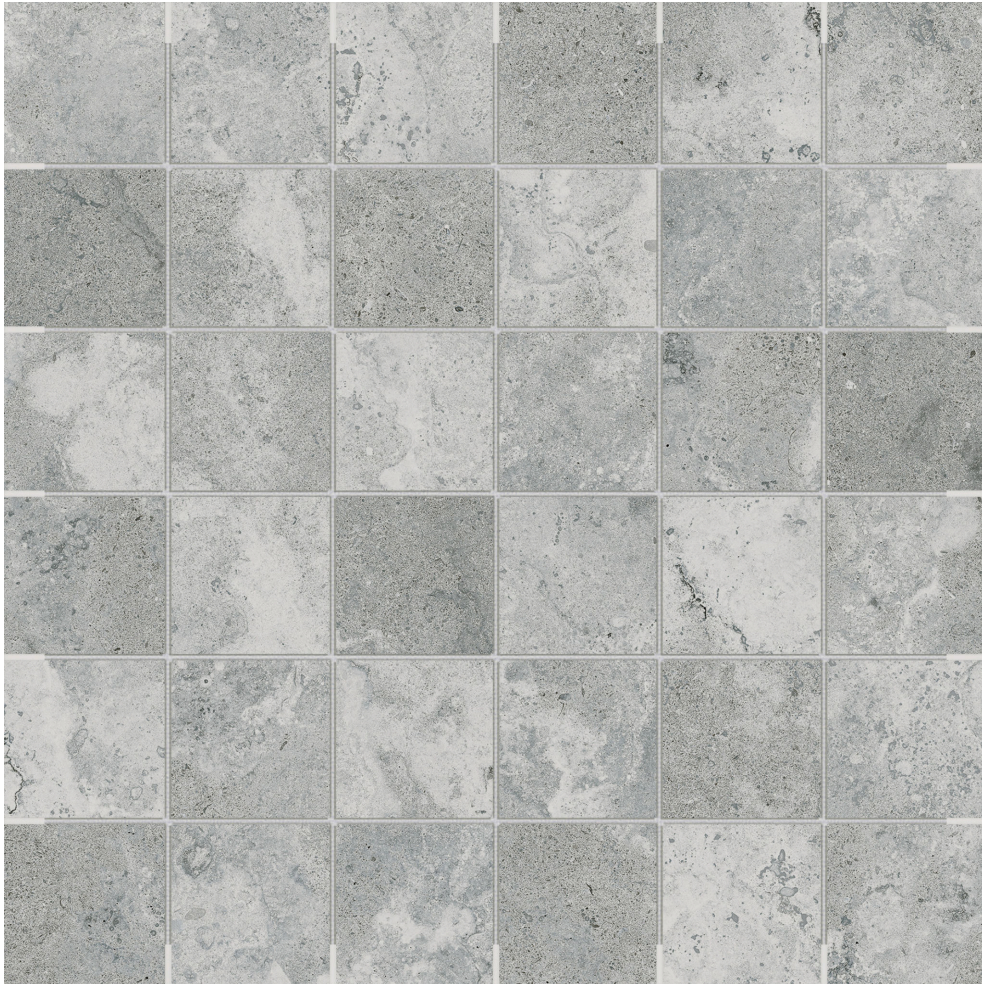

---

**PRODUCT**  
**VENETA 2X2 ARGENTO**

---

Tile | 12"x12" | Glazed Porcelain

## **TECHNICAL DATA**

CODE: AC4501-02980

NAME: Veneta 2x2 Argento

SERIES: Veneta

SIZE: 12"x12"

FINISH: Matte

LOOK: Stone Look

FROST RESISTANCE: Yes