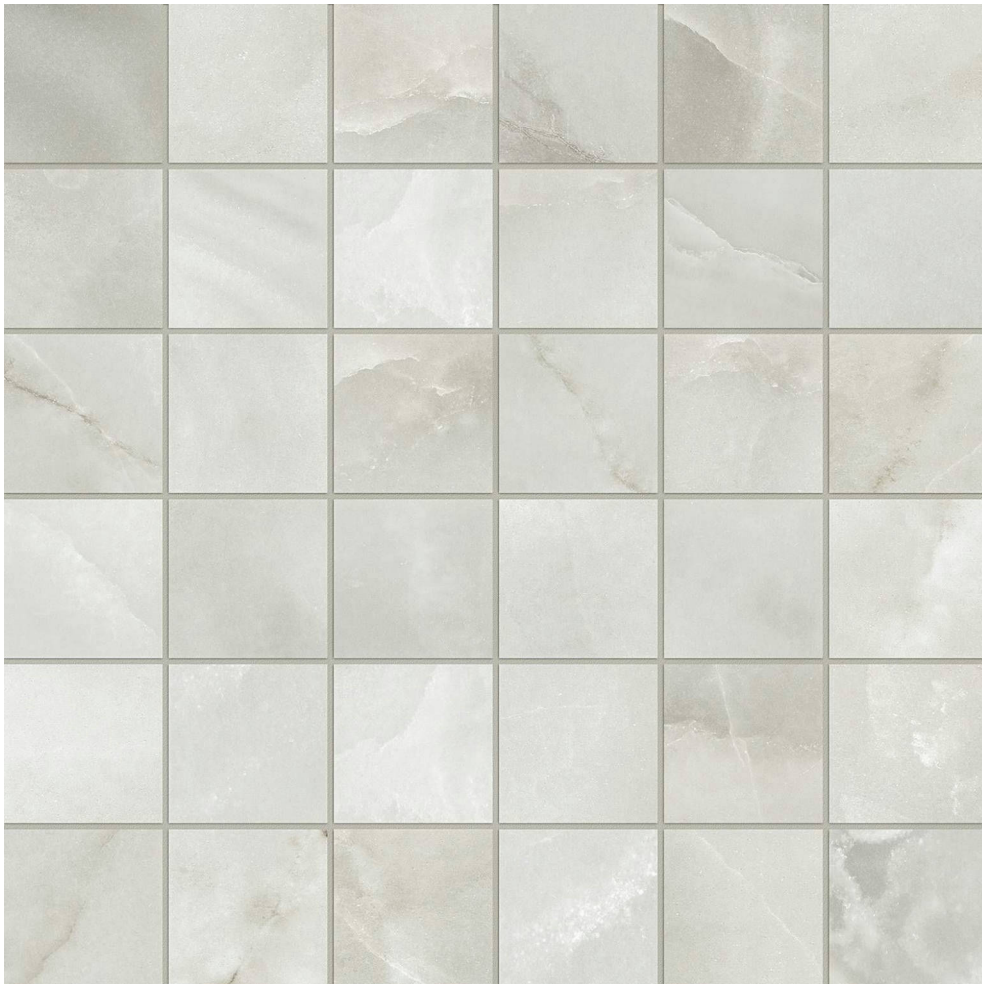

PRODUCT

SORRENTO ONYX HONED 2X2 MOSAIC

Tile | 12"x12" | Glazed Porcelain

TECHNICAL DATA

CODE: QULX-SO-M3HN
NAME: Sorrento Onyx Honed 2X2 Mosaic
SERIES: Luxury
SIZE: 12"x12"
FINISH: Matt
LOOK: Marble Look
MOSAIC CHIP SIZE: 2"x2"
EDGE: Rectified
FAMILY: Tile
STYLE: Contemporary
SUITABLE FOR: Backsplash|Indoor|Shower
TYPOLOGY: Glazed Porcelain
TYPE OF PIECE: Mosaic
USE: Floor and Wall