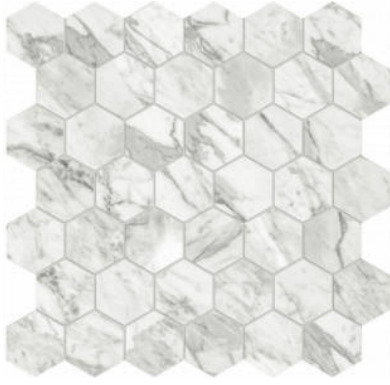

PRODUCT
MILANO STATUARIO POLISHED 2

Tile | 12"x13" | Glazed Porcelain

GRAPHIC VARIETY

TECHNICAL DATA

CODE: QULX-MI-M2PN
NAME: Milano Statuario Polished 2
SERIES: Luxury
SIZE: 12"x13"
FINISH: Polished
LOOK: Marble Look
EDGE: Rectified
FAMILY: Tile
STYLE: Contemporary
SUITABLE FOR: Backsplash|Indoor|Shower
TYPOLOGY: Glazed Porcelain
TYPE OF PIECE: Mosaic
USE: Floor and Wall