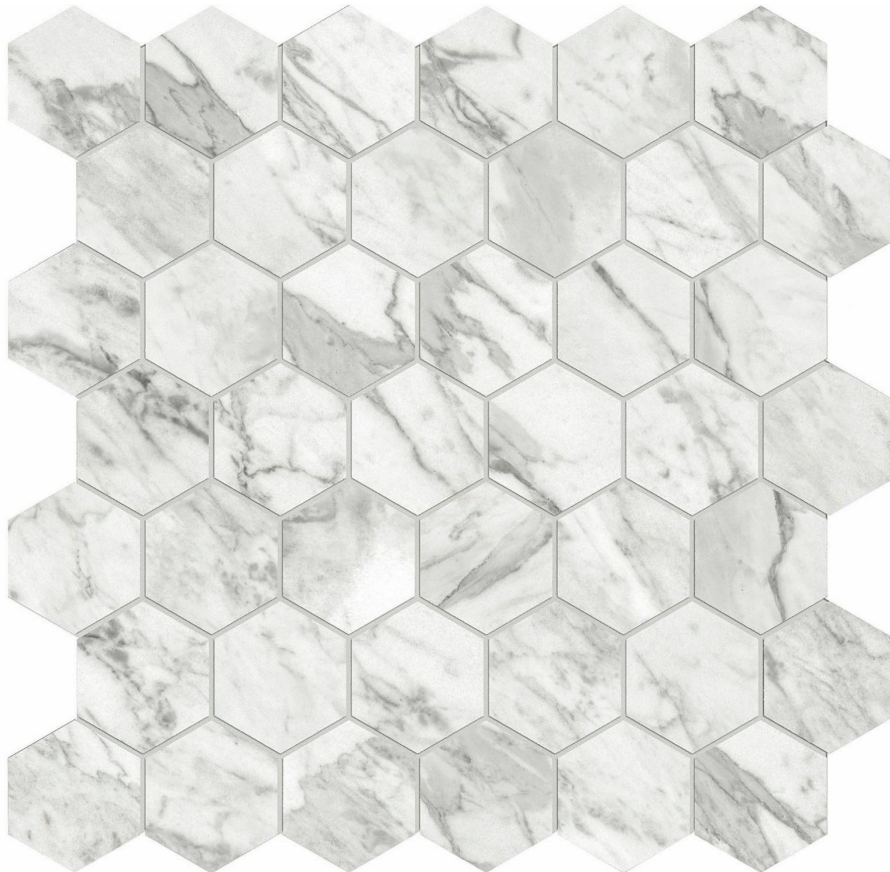

PRODUCT
MILANO STATUARIO POLISHED 2

Tile | 12"x13" | Glazed Porcelain

GRAPHIC VARIETY

TECHNICAL DATA

CODE: QULX-MI-M2PN
NAME: Milano Statuario Polished 2
SERIES: Luxury
SIZE: 12"x13"
FINISH: Polished
LOOK: Marble Look
EDGE: Rectified
FAMILY: Tile
STYLE: Contemporary
SUITABLE FOR: Backsplash|Indoor|Shower
TYPOLOGY: Glazed Porcelain
TYPE OF PIECE: Mosaic
USE: Floor and Wall