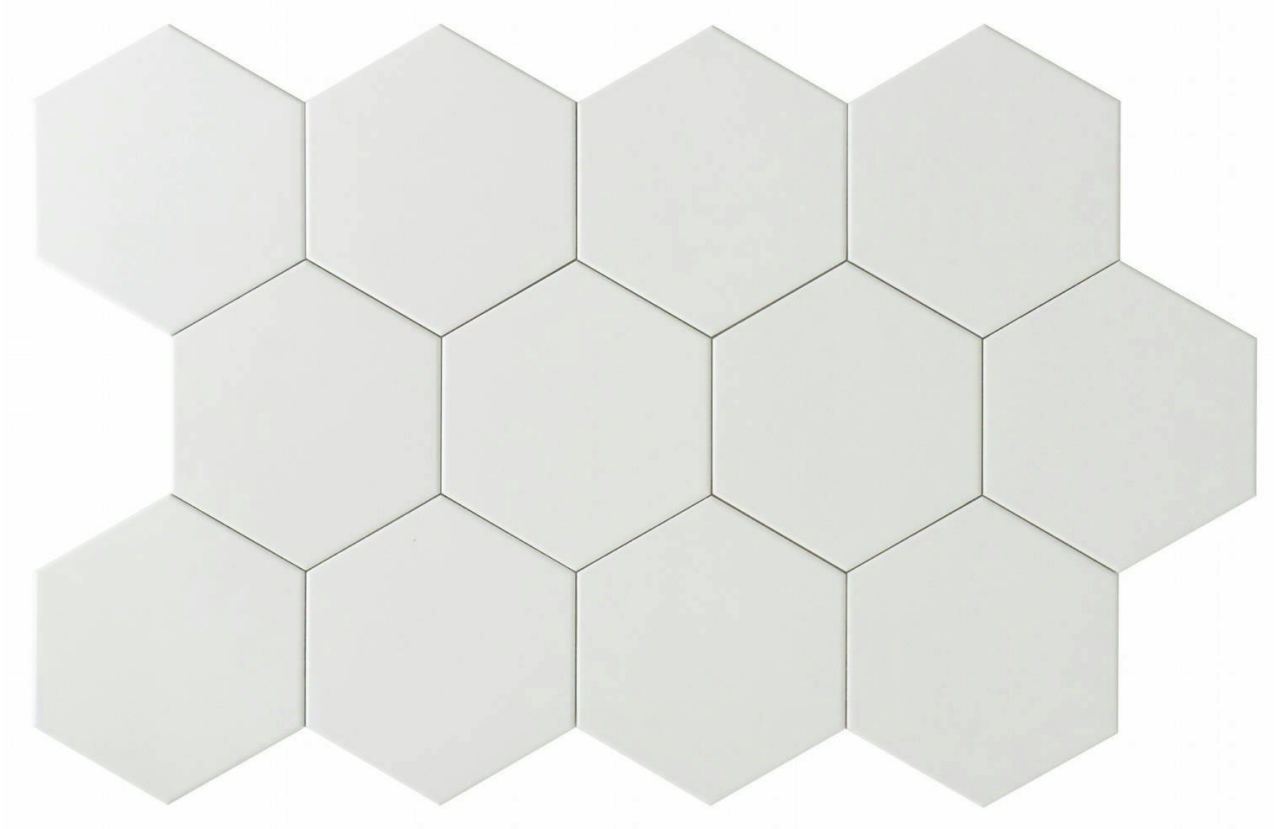

PRODUCT

VIDA 5.5X6.3" WHITE HEXAGON

Tile | 5.5"x6.3" | Porcelain

DETAILS

ROOM SCENES

TECHNICAL DATA

CODE: QUVI-WH-1
NAME: Vida 5.5X6.3" White Hexagon
SERIES: Vida
SIZE: 5.5"x6.3"
FINISH: Matt
LOOK: Mono-Color
FROST RESISTANCE: Yes
PEI: 5
SHADE VARIATION: V1
FAMILY: Tile
STYLE: Contemporary
SUITABLE FOR: Indoor|Outdoor|Pool|Shower
TYPOLOGY: Porcelain
TYPE OF PIECE: Field Tile
USE: Floor and Wall

PACKING

| Size | Product type | BOX | | | PALLET | | |
|-----------|--------------|-----|------|----|--------|------|----|
| | | pcs | sqft | lb | boxes | sqft | lb |
| 5.5"x6.3" | Field Tile | 26 | 4.74 | | 105 | | |