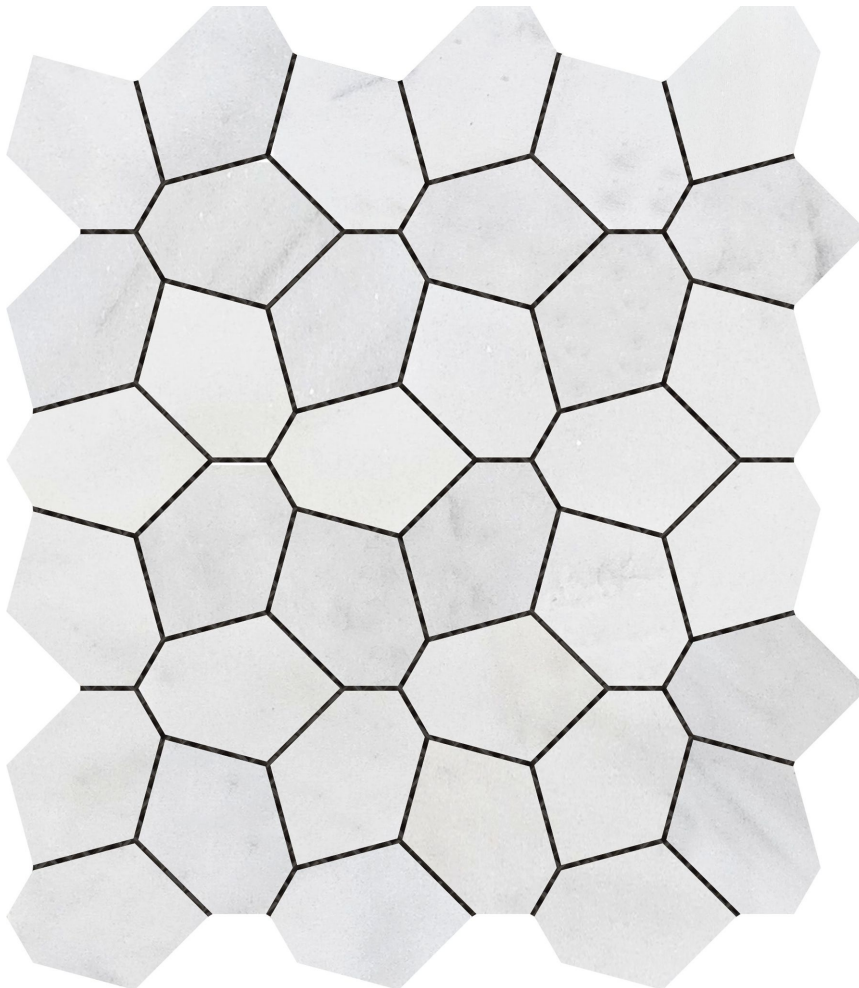

# IRREGULAR HEXAGON WHITE GREY MARBLE

---

Mosaic and Decorative Tile | 10"x11" | Marble

**ROOM SCENES**

## **TECHNICAL DATA**

CODE: RVCHAWM221  
NAME: Irregular Hexagon White Grey Marble  
SERIES: Chelsea Collection  
SIZE: 10"x11"  
LOOK: Multi-Look Mosaics  
FAMILY: Mosaic and Decorative Tile  
SUITABLE FOR: Backsplash,Indoor,Outdoor,Shower  
TYPOLOGY: Marble  
TYPE OF PIECE: Mosaic  
USE: Floor and Wall