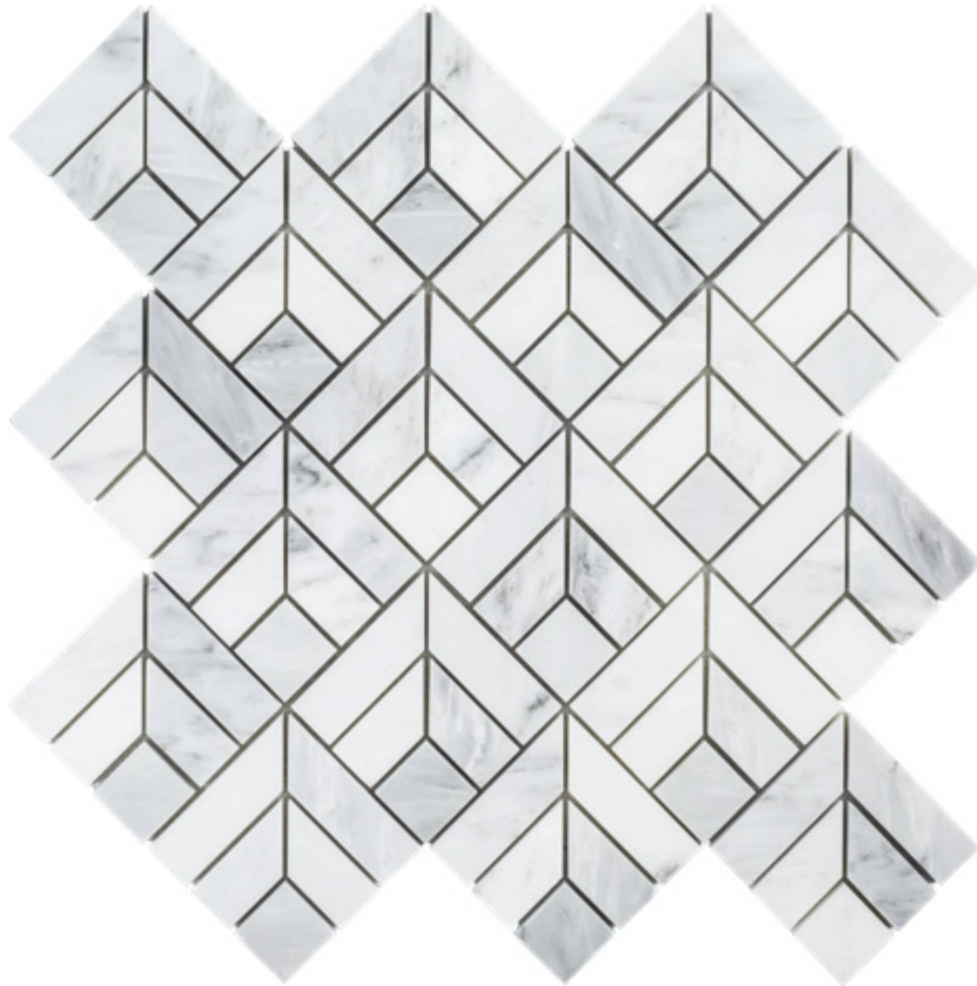

PRODUCT
JETTY MOSAIC

Mosaic and Decorative Tile | 11"x11" |

TECHNICAL DATA

CODE: RVHA024
NAME: Jetty Mosaic
SERIES: Hamptons Collection
SIZE: 11"x11"
LOOK: Multi-Look Mosaics
FAMILY: Mosaic and Decorative Tile
STYLE: Contemporary
TYPE OF PIECE: Mosaic
USE: Floor and Wall