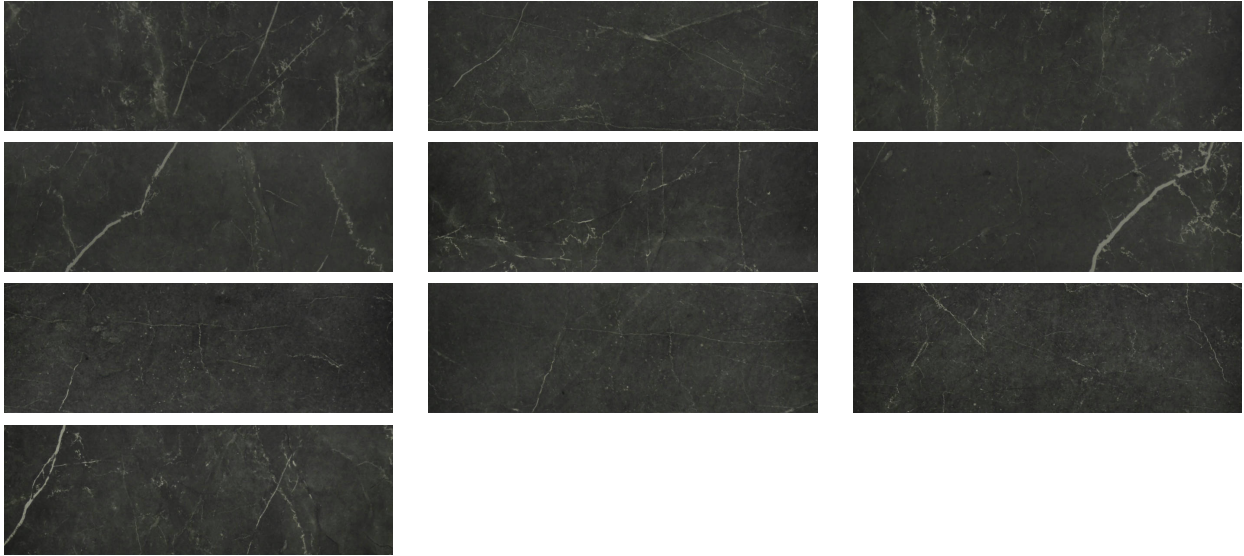

PRODUCT
TIVOLI NERO HONED 4X12

Tile | 4"x12" | Glazed Porcelain

GRAPHIC VARIETY

TECHNICAL DATA

CODE: QULX-TI-1HN
NAME: Tivoli Nero Honed 4X12
SERIES: Luxury
SIZE: 4"x12"
FINISH: Matt
LOOK: Marble Look
FROST RESISTANCE: Yes
PEI: 4
EDGE: Rectified
FAMILY: Tile
STYLE: Contemporary
SUITABLE FOR: Backsplash|Indoor|Shower
TYPOLOGY: Glazed Porcelain
TYPE OF PIECE: Field Tile
USE: Floor and Wall