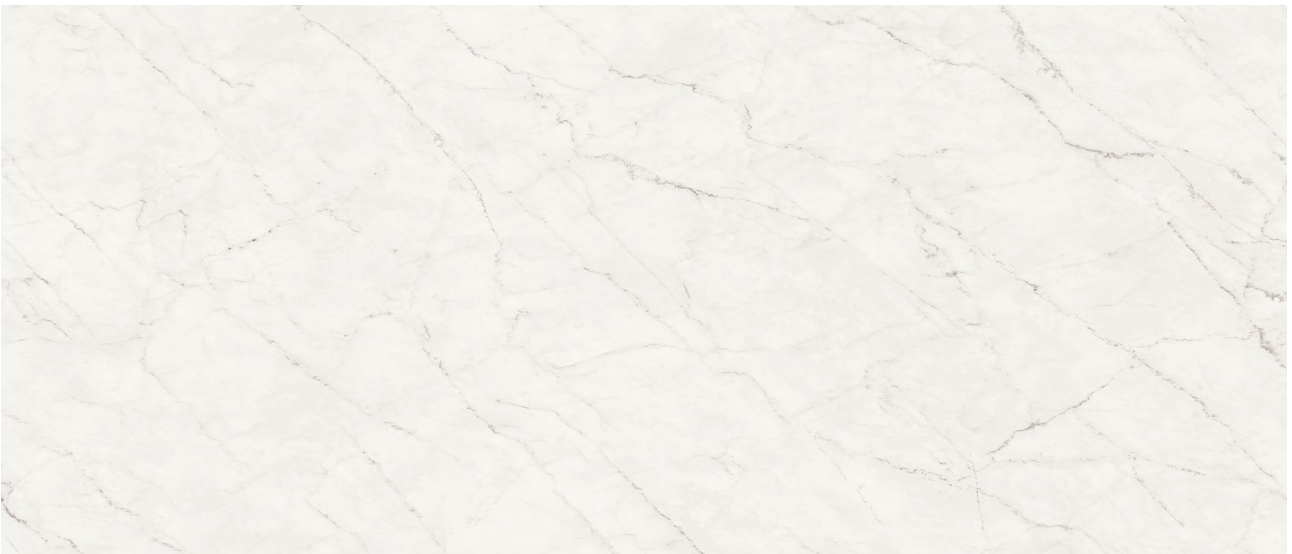

PRODUCT
ROYAL STONWORKS 48X110 CLOUDSTONE WHITE
POLISHED

Tile | 48"x110" | Sintered Slab

TECHNICAL DATA

CODE: QUSW-CW-2P

NAME: Royal Stoneworks 48X110 Cloudstone White Polished

SERIES: Royal Stoneworks

SIZE: 48"x110"

FINISH: Polished

LOOK: Stone Look

FROST RESISTANCE: Yes

EDGE: Rectified

FAMILY: Tile

STYLE: Contemporary

SUITABLE FOR: Indoor|Shower

TPOLOGY: Sintered Slab